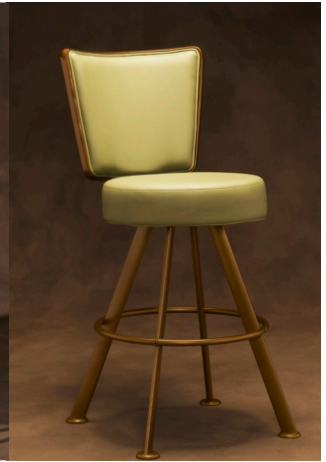

gasser

BRAVO™ Series

While sitting in the BRAVO™ from Gasser, patrons are sure to enjoy many encores. The BRAVO™ Collection features an inviting and extremely comfortable seat that will yield some amazing applause. Combined with a sleek, modern design* and Gasser's signature craftsmanship, the BRAVO™ Collection stages a truly grand performance at every presentation.

*patent pending design

gasserchair.com

BRV-200

BRV-200

BRV-100
Stack of 4

BRV-150

BRAVO™ Series

BRAVO™ Side Chair (BRV-100)

Features:

- Cast Aluminum KL Legs
- Powder Coat Finish
- Stacks 4 High
- BRAVO Protective Edge
- Glides
- Bottom Seat Welt

Options:

- Nylon Glide Caps (L90)
- Leg Tube Frame (L90)
- 5 Vane Pedestal Base (includes Caster & Swivel)
- Swivel (L90)-Non-stacking
- Casters (L90)
- Edgeless Back