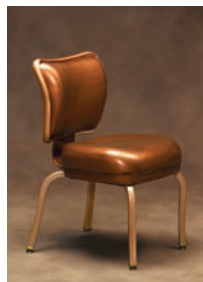

These three new back styles in the Player's Choice™ Ultra-Comfort Series can be paired with any of the base options offered in the Player's Choice™ Collection.