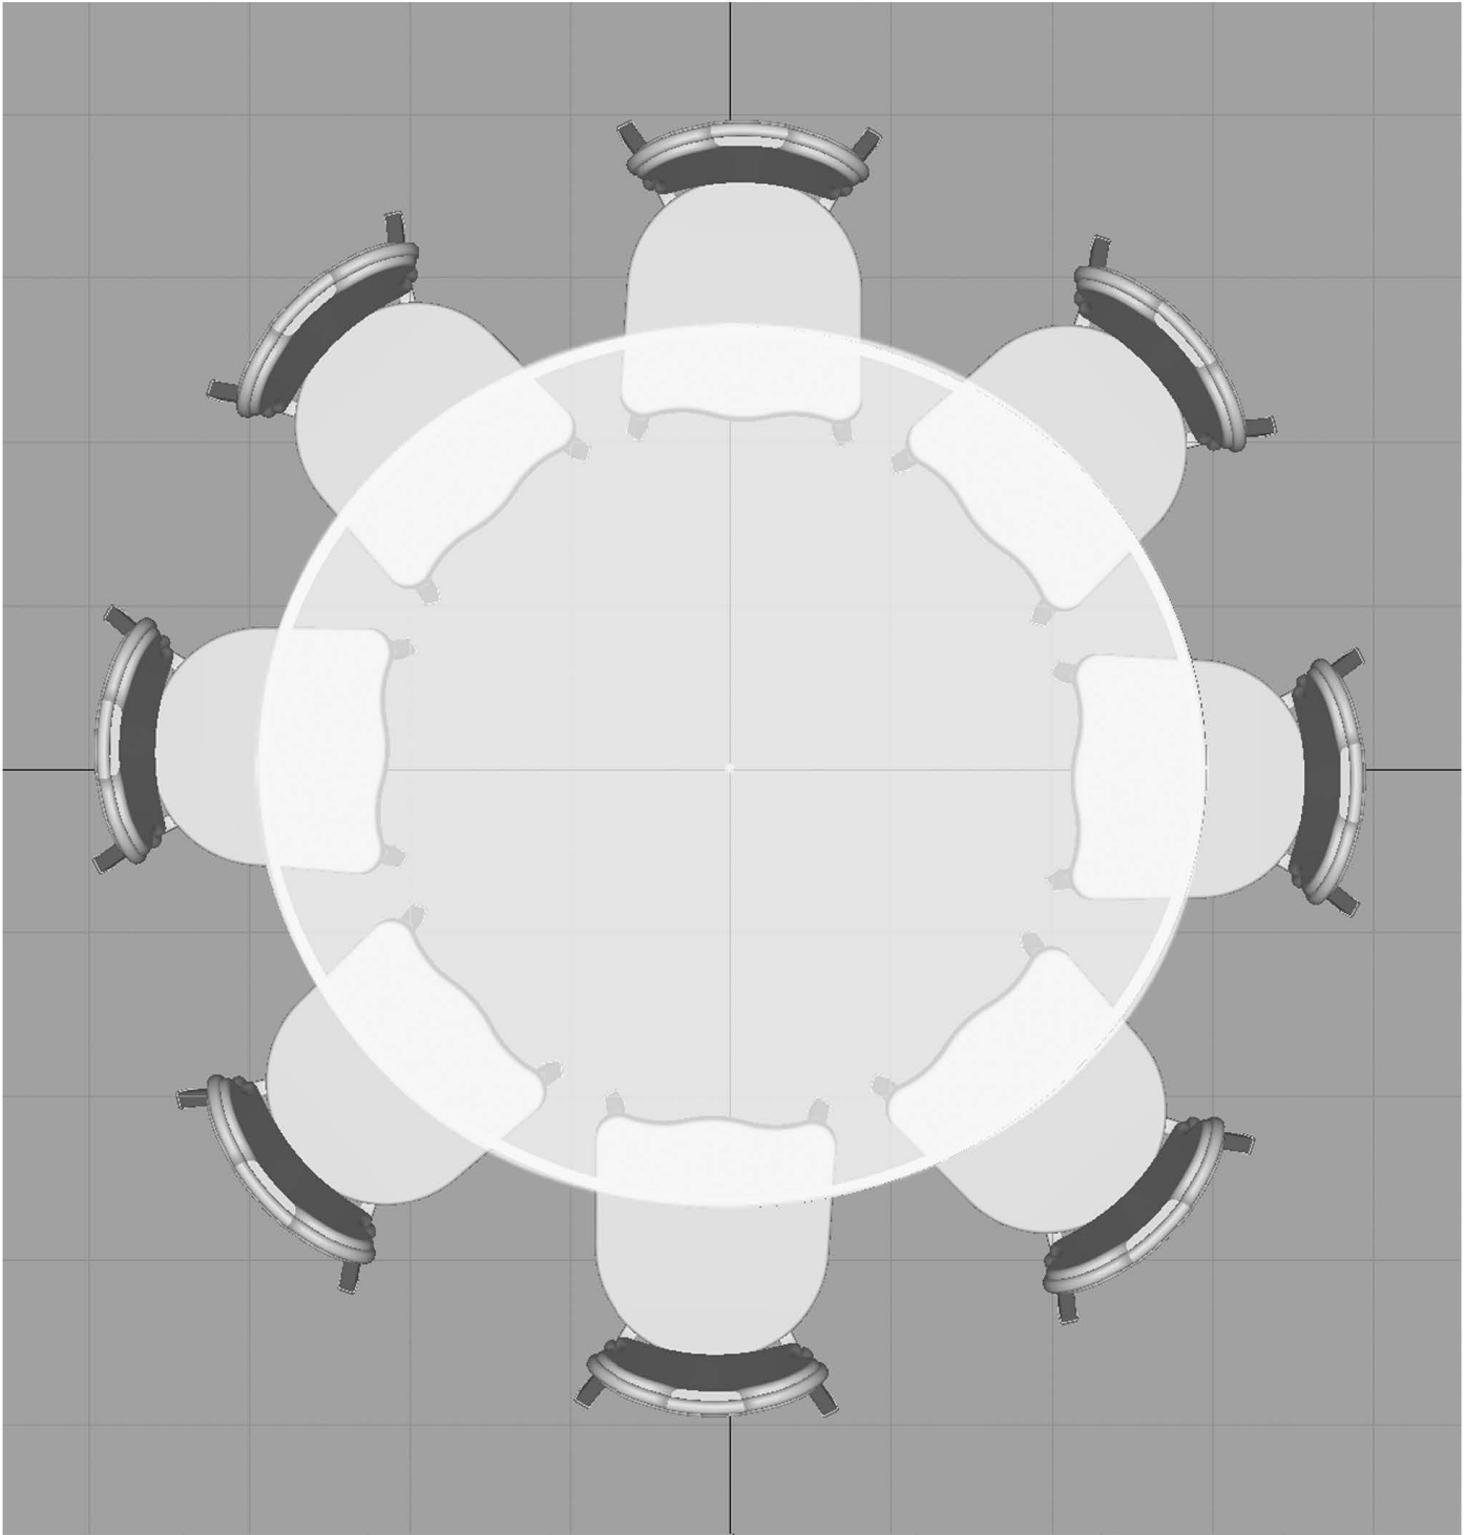

This copy is provided on a restricted basis and is not to be used in anyway detrimental to the interests of the Gasser Chair Company.

8 model MSE-8800's around a 72" (6') round table.

This is a computer generated concept photo for your review.
This model does not currently exist as shown. Actual construction
will be subject to Gasser Engineering changes and approvals.