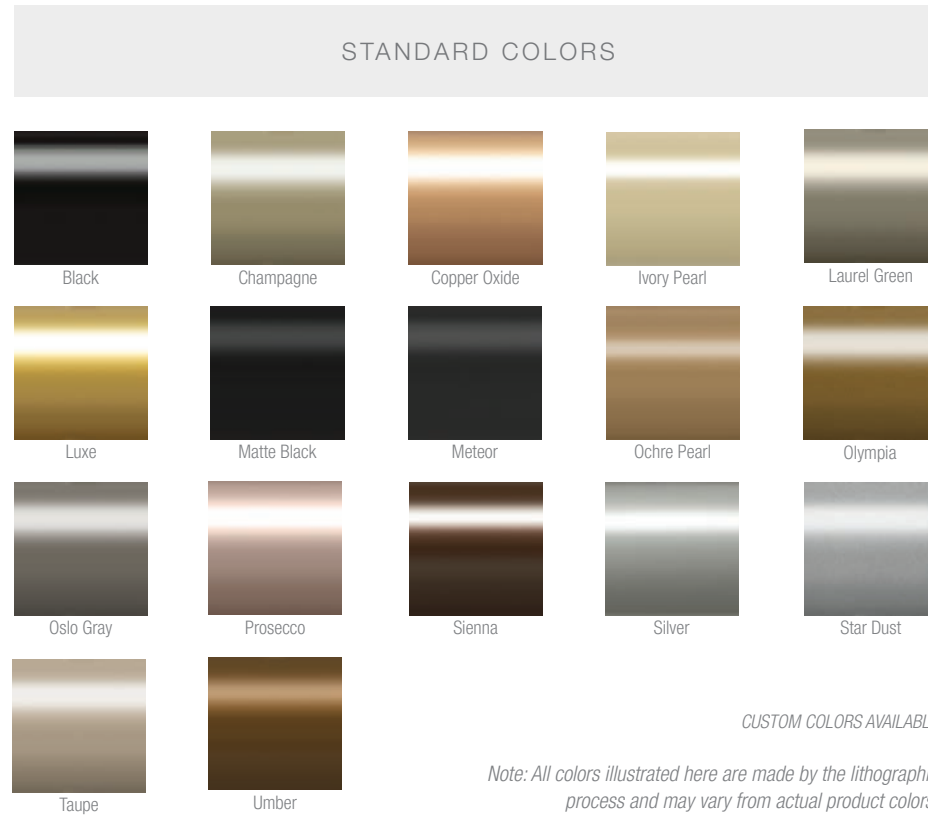

OPTIONS & FINISHES

PROTECTIVE EDGE COLOR PALETTE