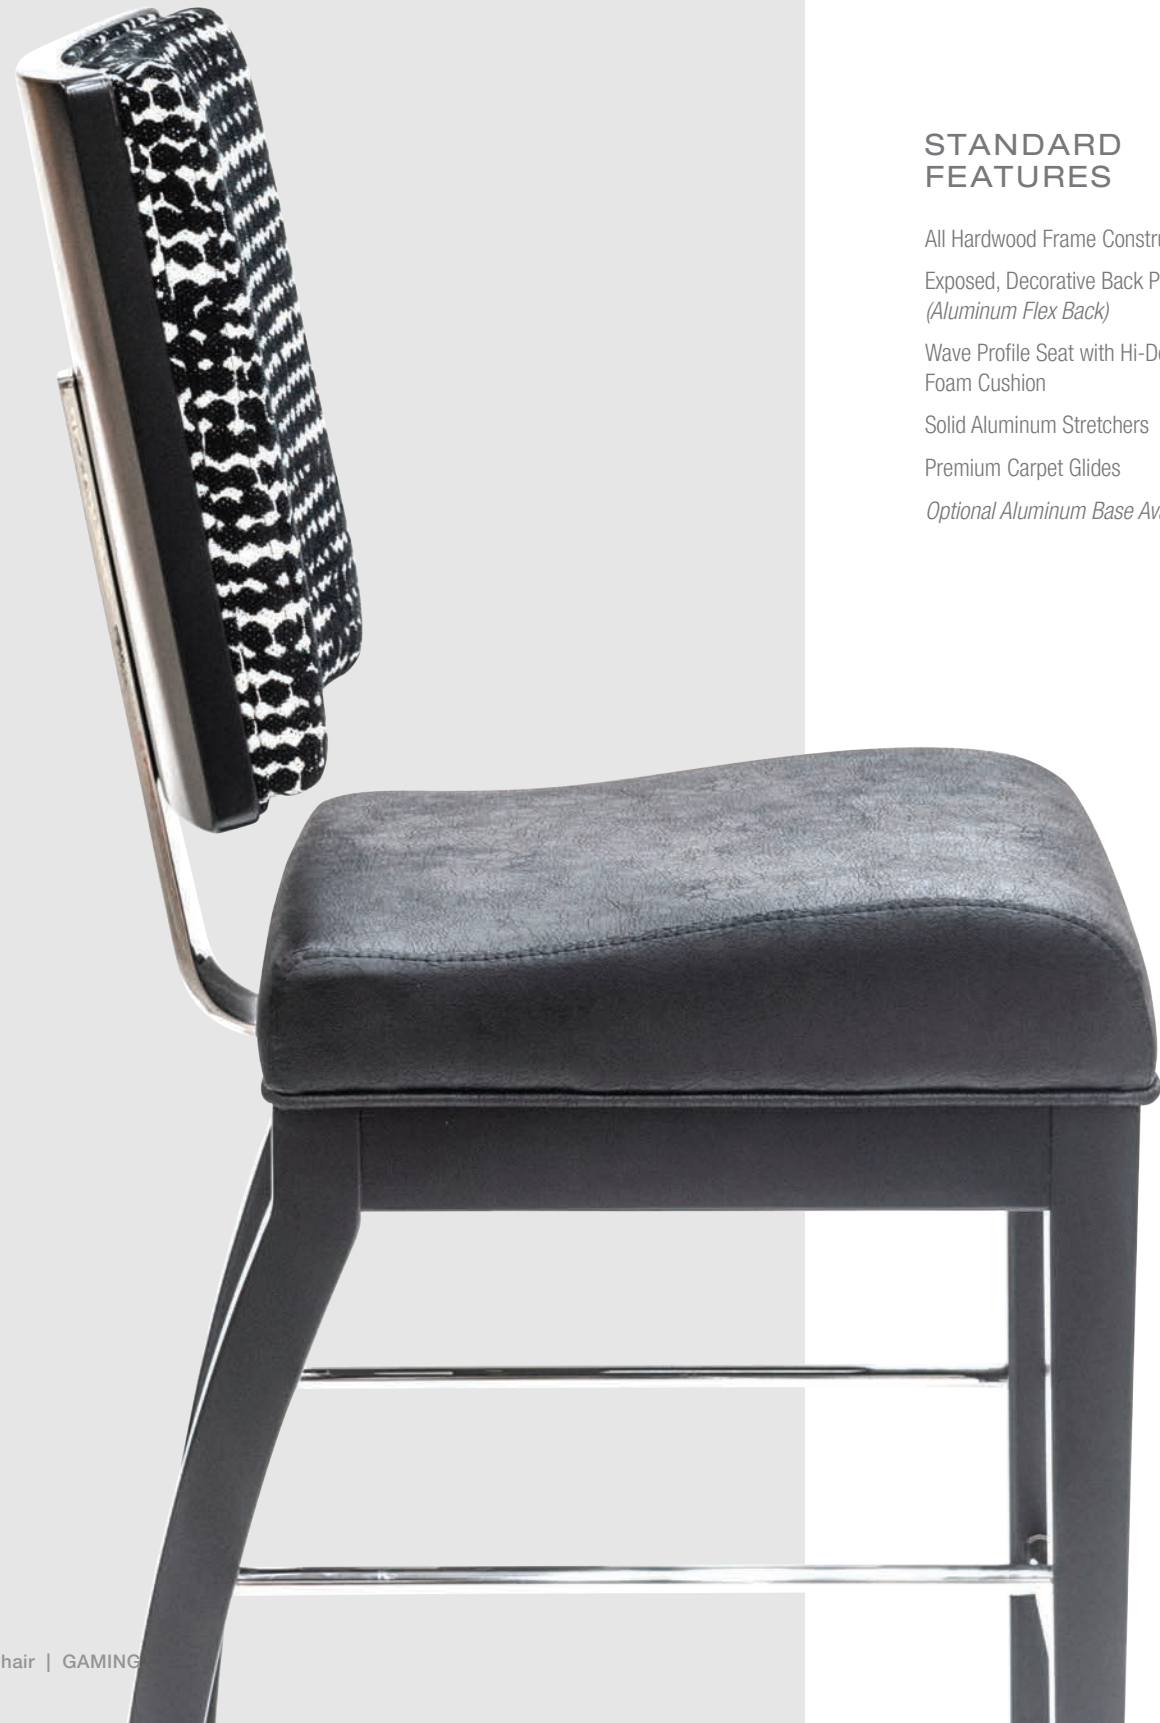

The **HOLLYWOOD** Series

STANDARD FEATURES

- All Hardwood Frame Construction
- Exposed, Decorative Back Plate
  (Aluminum Flex Back)
- Wave Profile Seat with Hi-Density Molded Foam Cushion
- Solid Aluminum Stretchers
- Premium Carpet Glides
- *Optional Aluminum Base Available*

Slot Stool
Square Back

Approximate Dimensions:
Seat Height: 24.0 in
Seat Width: 18.0 in
Seat Depth: 17.8 in
Overall Height: 43.0 in
Overall Width: 18.0 in
Overall Depth: 22.9 in

Table Games Stool
Square Back

Approximate Dimensions:
Seat Height: 27.0 in
Seat Width: 18.0 in
Seat Depth: 17.8 in
Overall Height: 46.0 in
Overall Width: 18.0 in
Overall Depth: 22.9 in

Table Games Chair
Square Back

Approximate Dimensions:
Seat Height: 18.5 in
Seat Width: 18.0 in
Seat Depth: 17.8 in
Overall Height: 34.5 in
Overall Width: 18.0 in
Overall Depth: 22.9 in

Slot Stool
Oval Back

Approximate Dimensions:
Seat Height: 24.0 in
Seat Width: 18.0 in
Seat Depth: 17.8 in
Overall Height: 43.0 in
Overall Width: 18.0 in
Overall Depth: 22.9 in

Table Games Stool
Oval Back

Approximate Dimensions:
Seat Height: 27.0 in
Seat Width: 18.0 in
Seat Depth: 17.8 in
Overall Height: 46.0 in
Overall Width: 18.0 in
Overall Depth: 22.9 in

Table Games Chair
Oval Back

Approximate Dimensions:
Seat Height: 18.5 in
Seat Width: 18.0 in
Seat Depth: 17.8 in
Overall Height: 34.5 in
Overall Width: 18.0 in
Overall Depth: 22.9 in