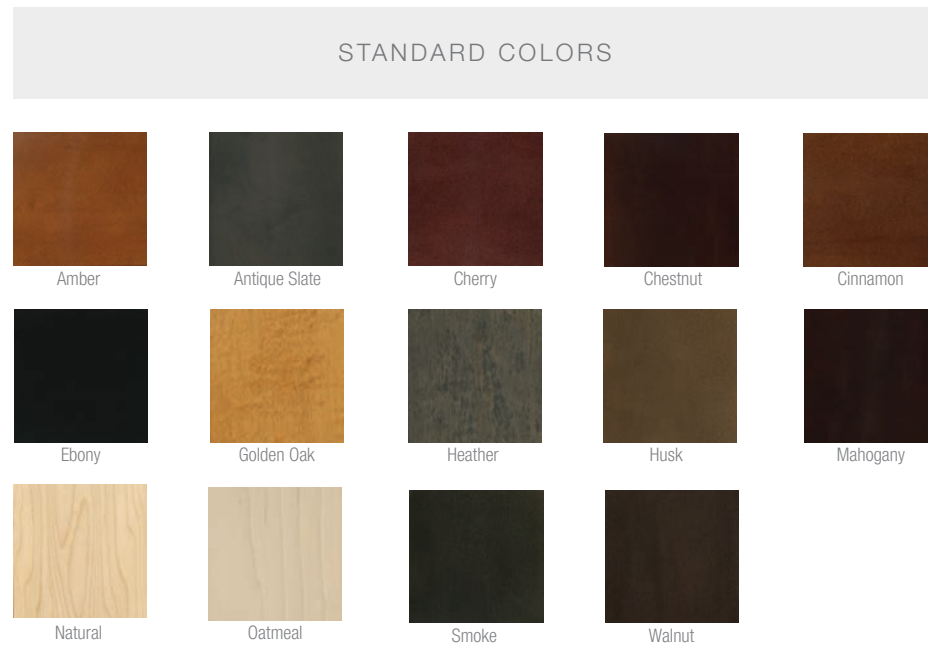

POWDER COAT COLOR PALETTE

TEXTURED FINISHES

ARTISAN WOOD GRAIN

Beauty of wood, durability and affordability of aluminum

CUSTOM COLORS AVAILABLE

Note: All colors illustrated here are made by the lithographic process and may vary from actual product colors.