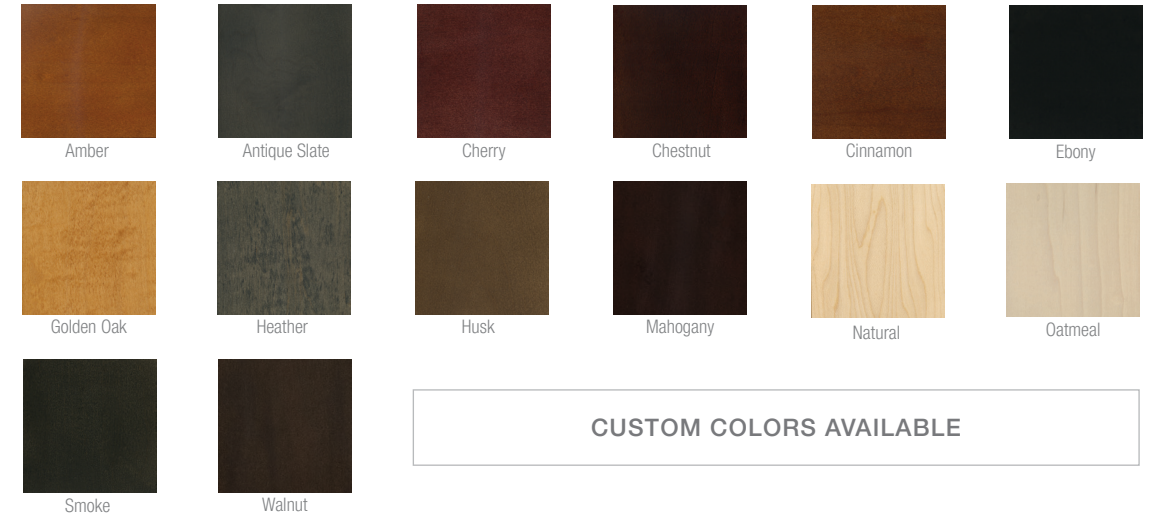

## WOOD STAIN COLOR PALETTE

### STANDARD COLORS

### TEXTURED FINISHES

Note: All colors illustrated here are made by the lithographic process and may vary from actual product colors.