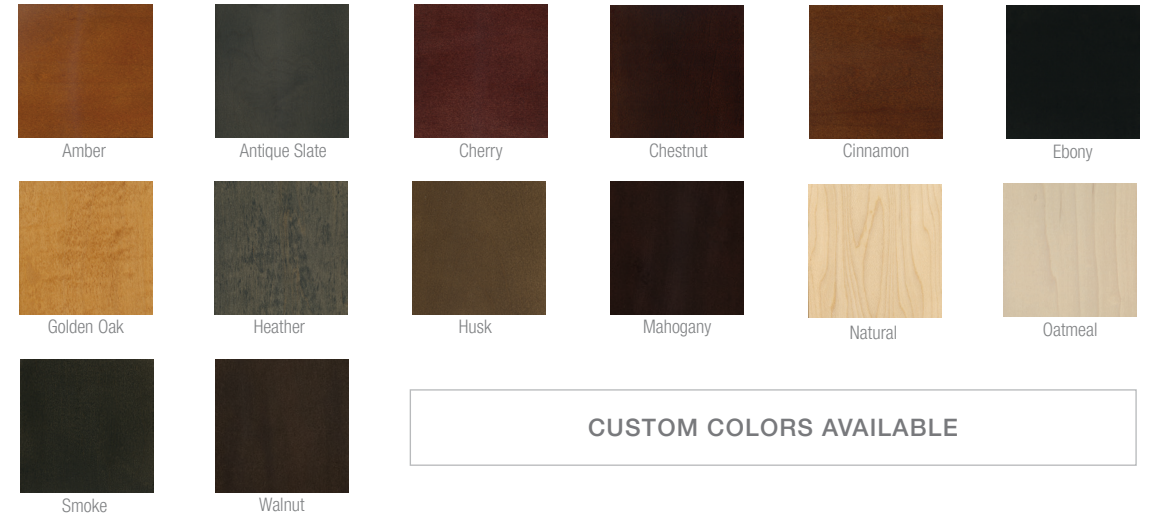

See Base and Finish Options on pages 6 & 7.

**UPHOLSTERY
TREATMENT OPTIONS**

**SEWN TACK
TUFTING**

**ACCENTING
UPHOLSTERY**

**CHANNEL SEWN
TUFTING**

EMBROIDERY

DIAMOND TUFTING

**HEAD-TO-HEAD
TACKING**

WOOD STAIN COLOR PALETTE

STANDARD COLORS

POWDER COAT COLOR PALETTE

STANDARD COLORS

TEXTURED FINISHES

Note: All colors illustrated here are made by the lithographic process and may vary from actual product colors.