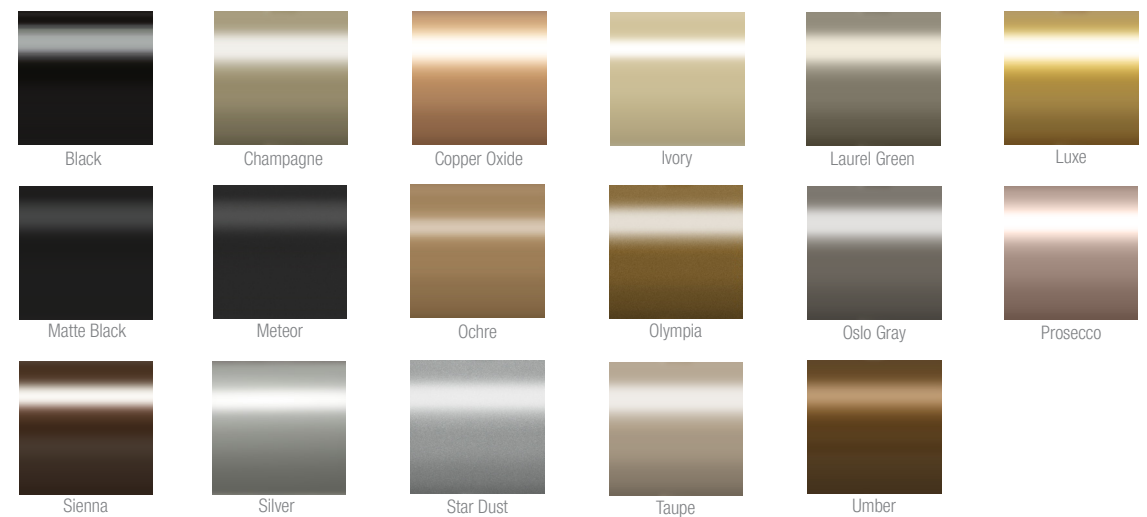

APPLICATIONS: Poker, Sportsbook

POWDER COAT COLOR PALETTE

STANDARD COLORS

TEXTURED FINISHES

ARTISAN WOOD GRAIN

PROTECTIVE EDGE COLOR PALETTE

STANDARD COLORS

CUSTOM COLORS AVAILABLE

Note: All colors illustrated here are made by the lithographic process and may vary from actual product colors.

MANUFACTURED IN THE USA

Supported with a 10 year limited warranty and industry leading customer service.