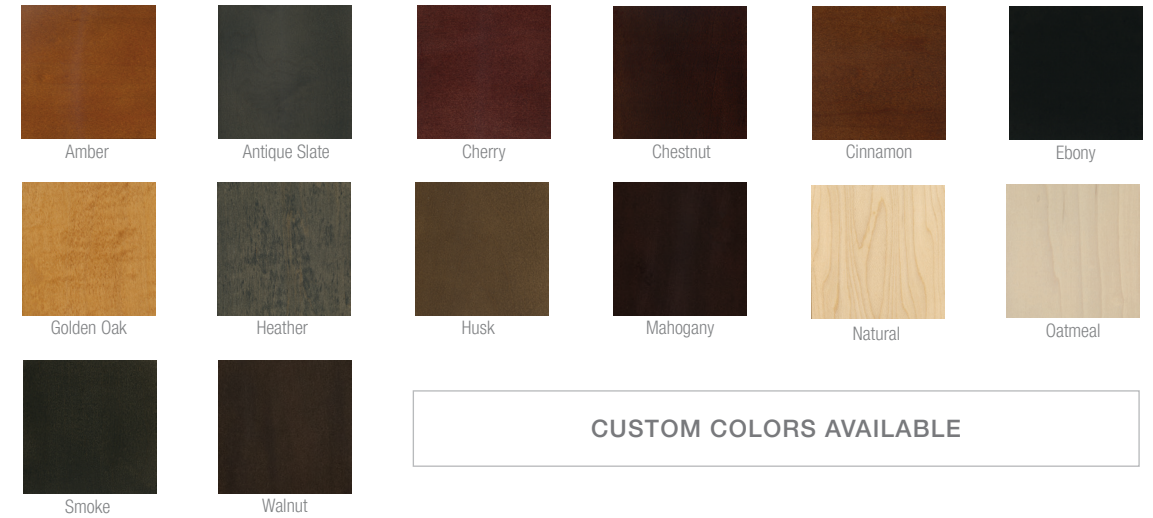

See Options o& Finishes on page 5.

WOOD STAIN COLOR PALETTE

STANDARD COLORS

UPHOLSTERY TREATMENT OPTIONS

SEWN TACK
TUFTING

ACCENTING
UPHOLSTERY

CHANNEL SEWN
TUFTING

EMBROIDERY