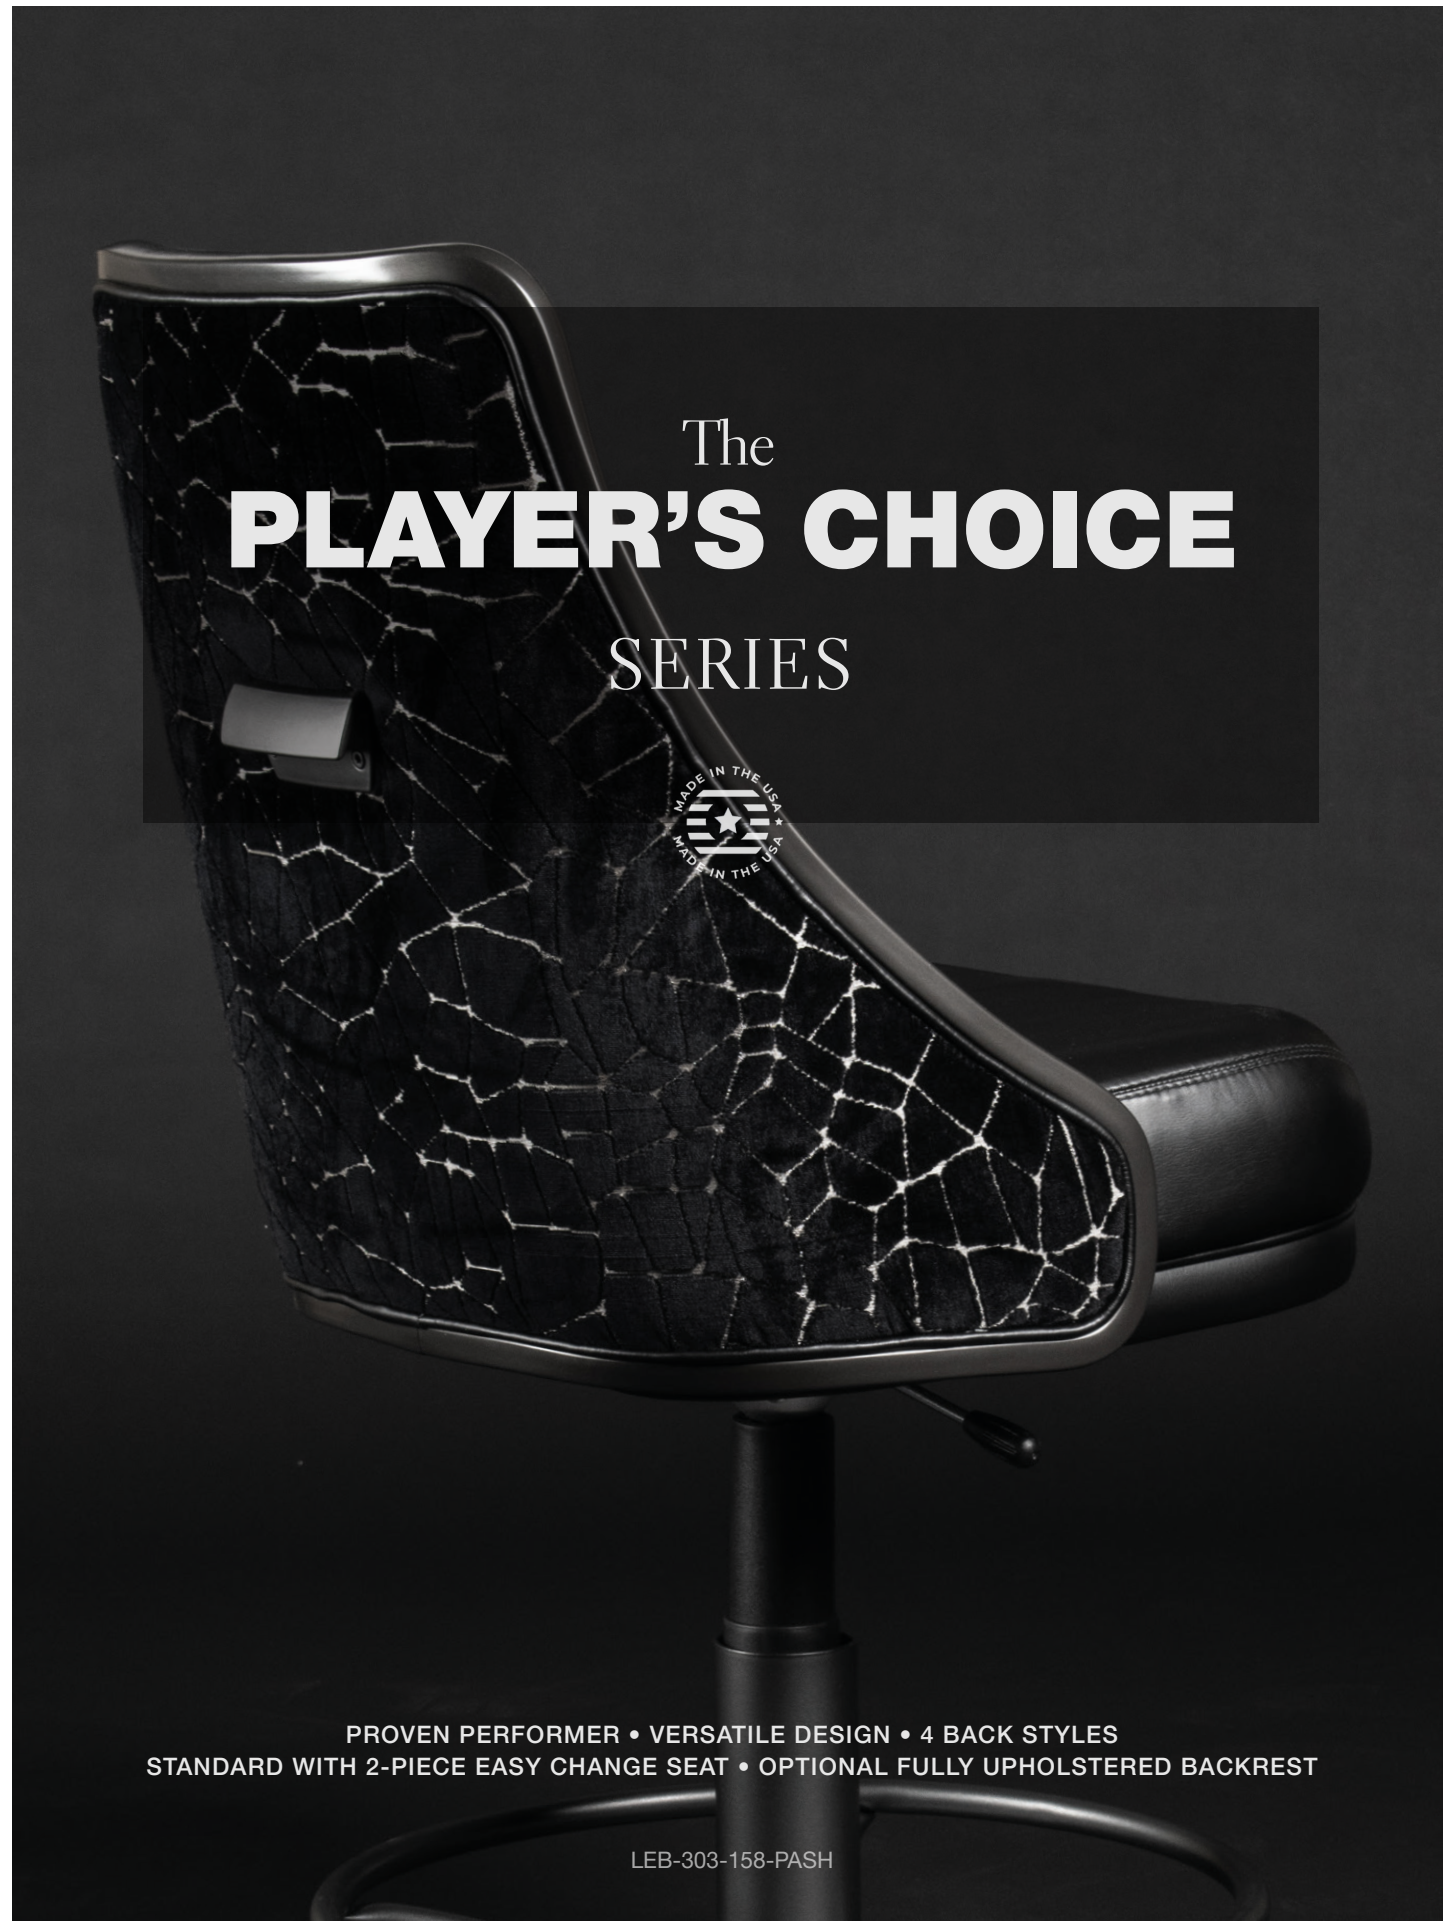

Hourglass Back

PAV-215-24SH

Seat Height: 24.0 in
Seat Width: 18.0 in
Seat Depth: 18.0 in
Overall Height: 40.8 in
Overall Width: 18.0 in
Overall Depth: 23.5 in

STANDARD FEATURES

Fully Upholstered Backrest; Powder Coated Aluminum Back Plate with Flex Back Action; Wave Profile Seat with Molded Foam Cushion (18.0" and 17.0" Widths Available Excluding PAV-214); High-Strength Welded Aluminum Base with Integrated Multi-Surface Glides; Eco-Friendly Powder Coat Finish