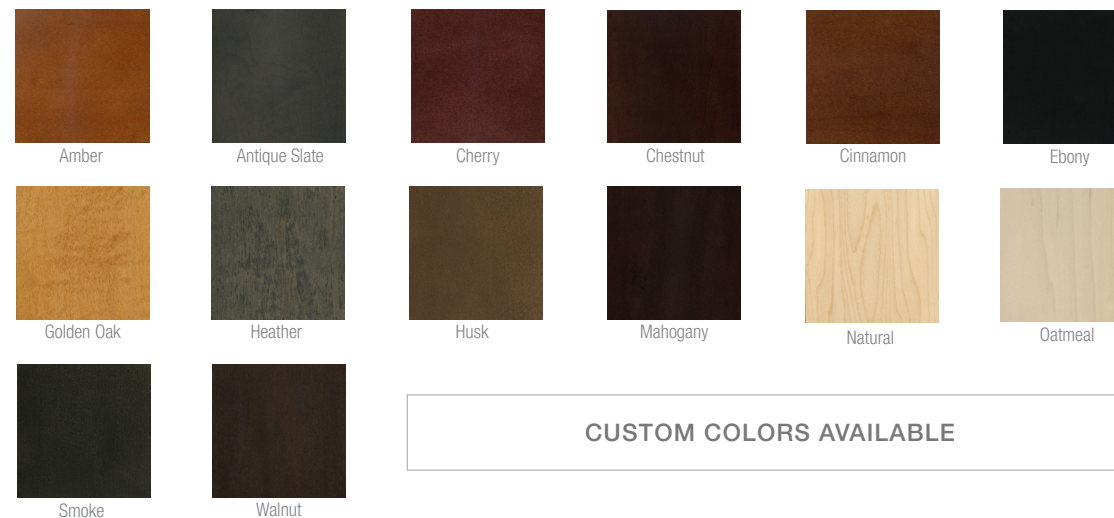

## WOOD STAIN COLOR PALETTE

### STANDARD COLORS