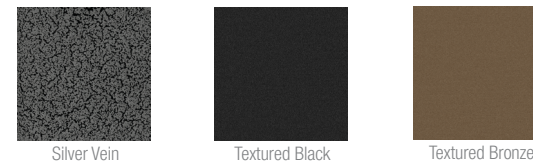

*See Options & Finishes on page 5.*

**POWDER COAT COLOR PALETTE**

STANDARD COLORS

TEXTURED FINISHES

**UPHOLSTERY TREATMENT OPTIONS**

**SEWN TACK TUFTING**

**ACCENTING UPHOLSTERY**

**CHANNEL SEWN TUFTING**

**EMBROIDERY**

**DIAMOND TUFTING**

**HEAD-TO-HEAD TACKING**

*Note: All colors illustrated here are made by the lithographic process and may vary from actual product colors.*