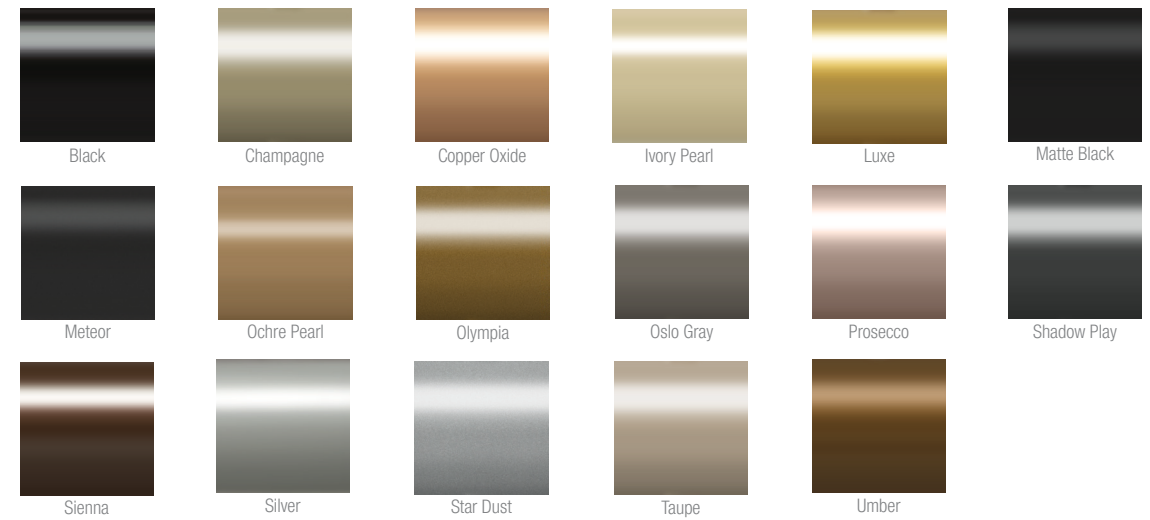

See Finish Options on pages 6 & 7.

UPHOLSTERY
TREATMENT OPTIONS

SEWN TACK
TUFTING

ACCENTING
UPHOLSTERY

CHANNEL SEWN
TUFTING

EMBROIDERY

DIAMOND TUFTING

HEAD-TO-HEAD
TACKING

WOOD STAIN COLOR PALETTE

STANDARD COLORS

PROTECTIVE EDGE COLOR PALETTE

STANDARD COLORS

CUSTOM COLORS AVAILABLE

Note: All colors illustrated here are made by the lithographic process and may vary from actual product colors.