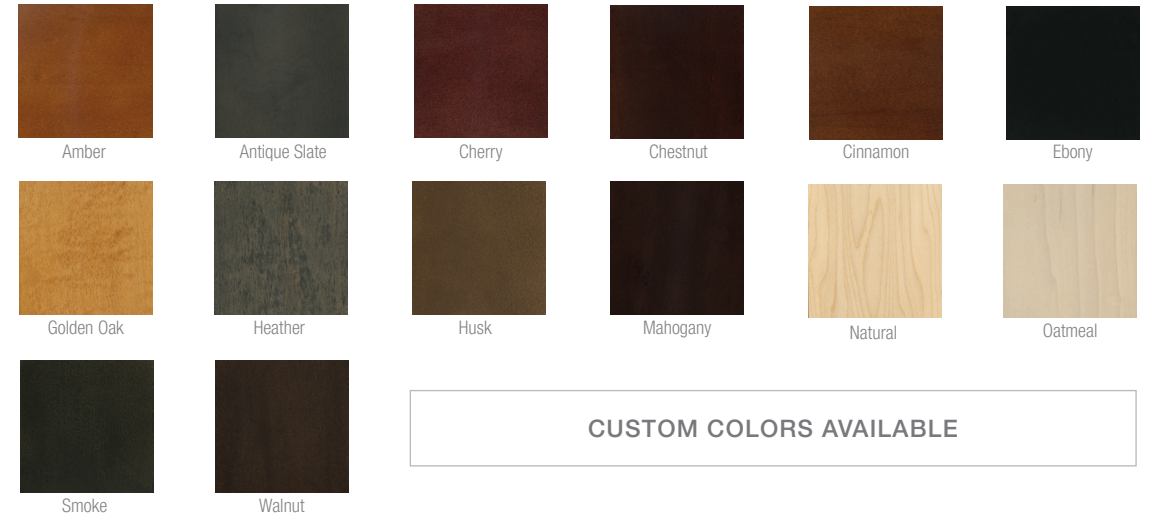

See Finish Options on pages 6 & 7.

UPHOLSTERY
TREATMENT OPTIONS

SEWN TACK
TUFTING

ACCENTING
UPHOLSTERY

CHANNEL SEWN
TUFTING

EMBROIDERY

DIAMOND TUFTING

HEAD-TO-HEAD
TACKING

WOOD STAIN COLOR PALETTE

STANDARD COLORS

PROTECTIVE EDGE COLOR PALETTE

STANDARD COLORS

CUSTOM COLORS AVAILABLE

Note: All colors illustrated here are made by the lithographic process and may vary from actual product colors.