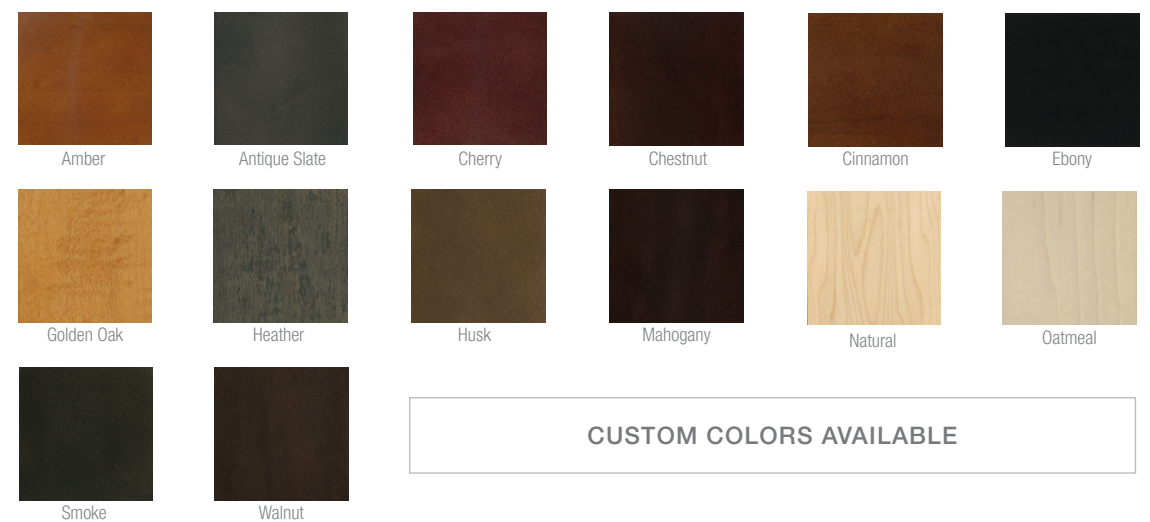

STANDARD FEATURES

Welded Steel Frame Construction
Exposed Plywood Seat and Back
Premium Carpet Glides Custom
Etching Available on Backrest

See Finish Options on page 5.

POWDER COAT COLOR PALETTE

STANDARD COLORS

TEXTURED FINISHES

WOOD STAIN COLOR PALETTE

STANDARD COLORS

Note: All colors illustrated here are made by the lithographic process and may vary from actual product colors.

MANUFACTURED IN THE USA

Supported with a 10 year limited warranty and industry leading customer service.