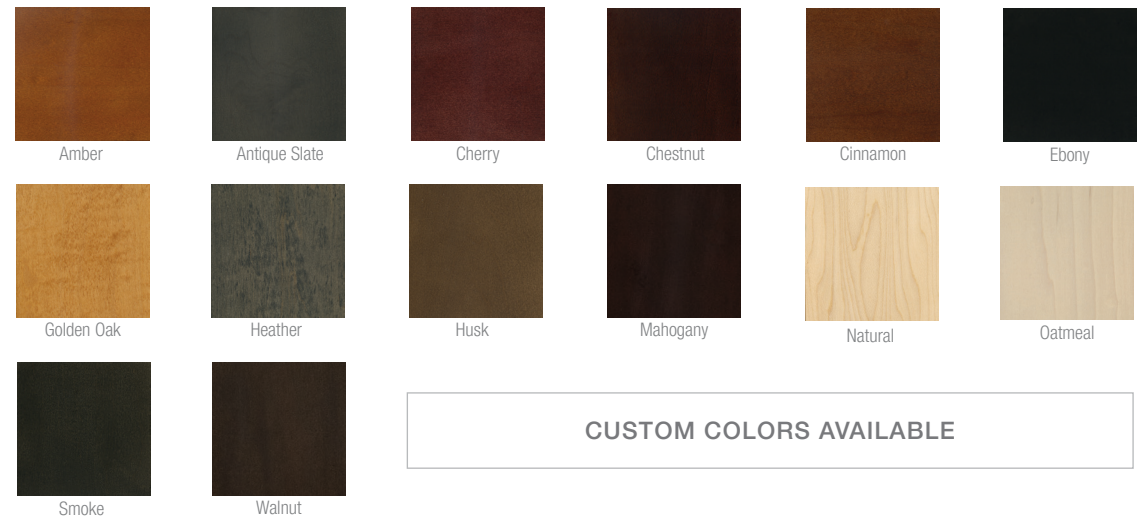

See Options & Finishes on pages 5.

WOOD STAIN COLOR PALETTE

STANDARD COLORS

UPHOLSTERY TREATMENT OPTIONS

SEWN TACK
TUFTING

ACCENTING
UPHOLSTERY

CHANNEL SEWN
TUFTING

EMBROIDERY