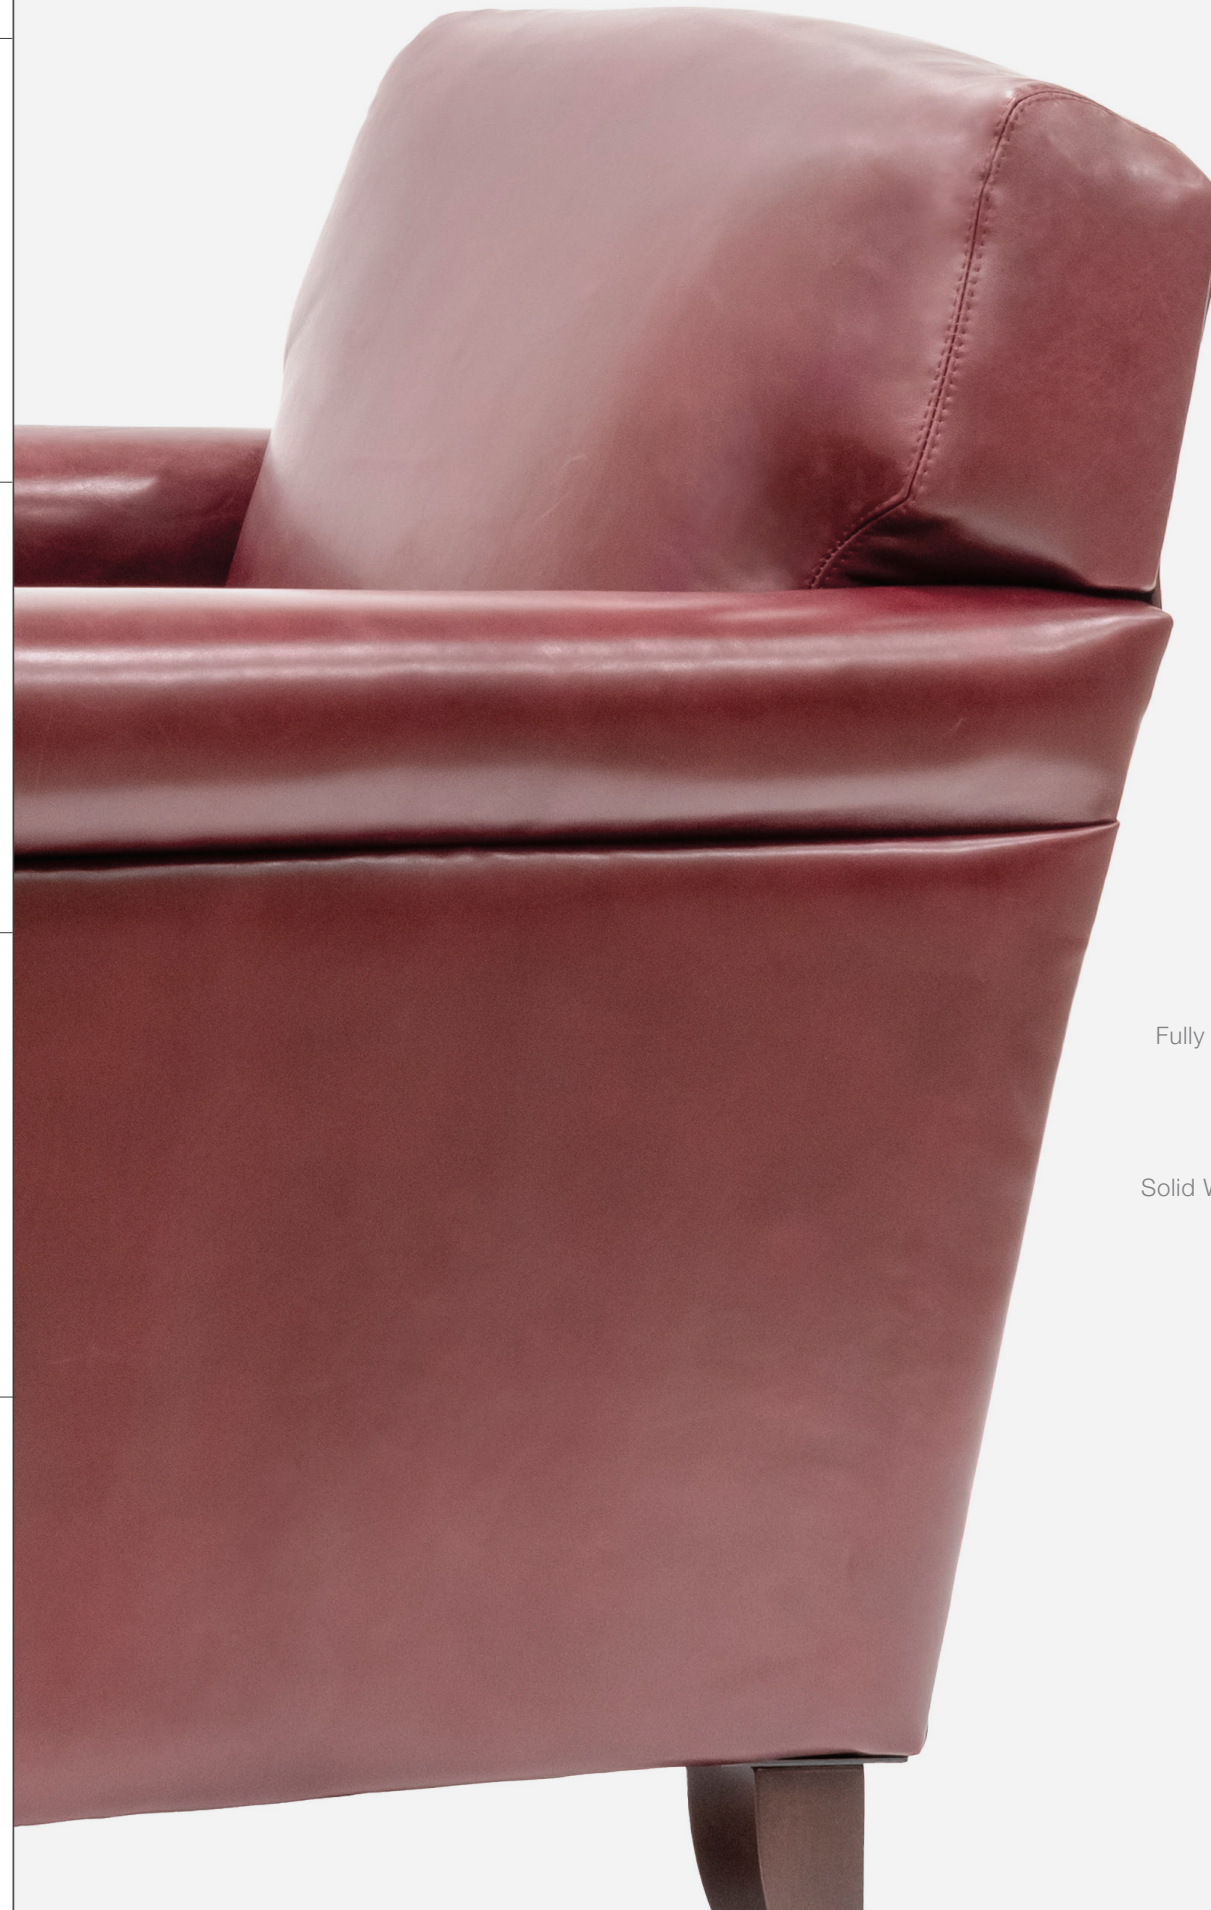

LOUNGE CHAIR -
HIGH BACK

Seat Height: 19.0 in
Seat Width: 21.5 in
Seat Depth: 22.8 in
Overall Height: 39.0 in
Overall Width: 33.0 in
Overall Depth: 33.0 in
Arm Height: 26.5 in

MAX-200

LOVESEAT

Seat Height: 19.0 in
Seat Width: 44.0 in
Seat Depth: 21.5 in
Overall Height: 34.0 in
Overall Width: 56.0 in
Overall Depth: 33.0 in
Arm Height: 26.0 in

MAX-300

SOFA

Seat Height: 19.0 in
Seat Width: 66.0 in
Seat Depth: 21.5 in
Overall Height: 34.0 in
Overall Width: 78.0 in
Overall Depth: 33.0 in
Arm Height: 26.0 in

STANDARD FEATURES

- All Hardwood Frame Construction
- Fully Upholstered Sprung Seat and Backrest
- Fully Upholstered Roll Armrests
- High-Density Foam Cushions
- Solid Wood Legs with Premium Carpet Glides