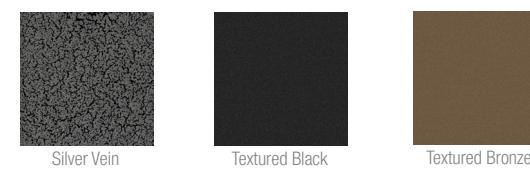

See Finish Options on page 5.

POWDER COAT COLOR PALETTE

STANDARD COLORS

WOOD GRAIN FINISHES

Beauty of wood, durability and affordability of aluminum (Not available on all base options)

TEXTURED FINISHES

Note: All colors illustrated here are made by the lithographic process and may vary from actual product colors.