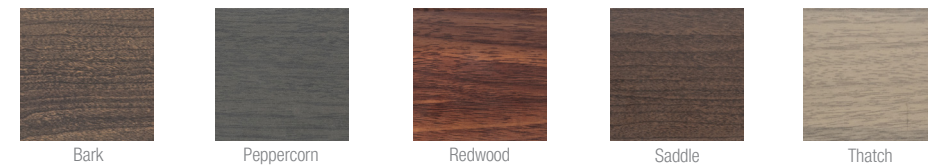

See Finish Options on page 5.

POWDER COAT COLOR PALETTE

STANDARD COLORS

WOOD GRAIN FINISHES

Beauty of wood, durability and affordability of aluminum (Not available on all base options)

TEXTURED FINISHES

Note: All colors illustrated here are made by the lithographic process and may vary from actual product colors.