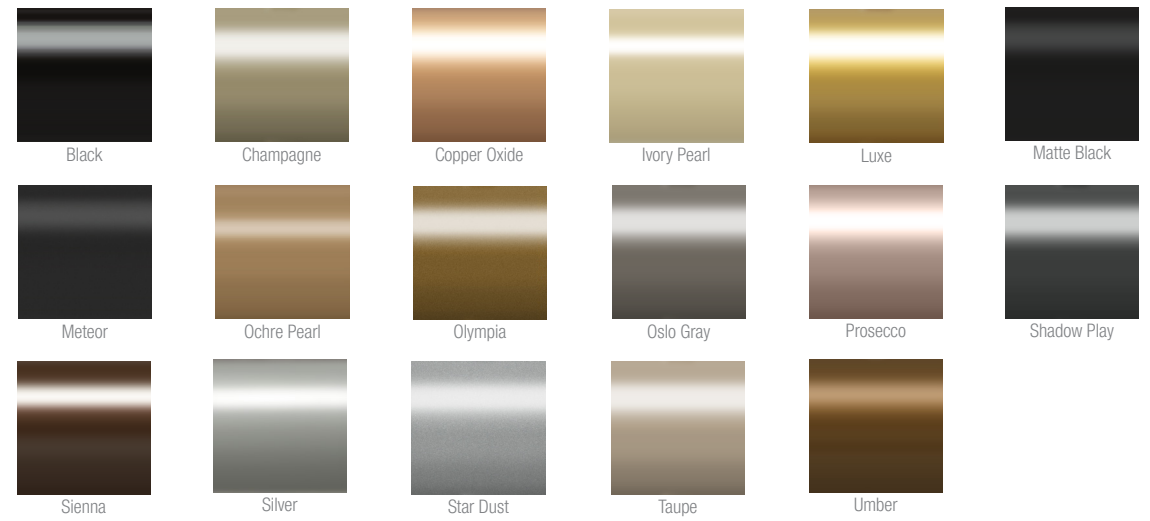

See Upholstery Treatment Options & Finishes on page 4 & 5.

**UPHOLSTERY
TREATMENT OPTIONS**

**SEWN TACK
TUFTING**

**ACCENTING
UPHOLSTERY**

**CHANNEL SEWN
TUFTING**

EMBROIDERY

DIAMOND TUFTING

**HEAD-TO-HEAD
TACKING**

POWDER COAT COLOR PALETTE

STANDARD COLORS

TEXTURED FINISHES

PROTECTIVE EDGE COLOR PALETTE

STANDARD COLORS

CUSTOM COLORS AVAILABLE

Note: All colors illustrated here are made by the lithographic process and may vary from actual product colors.