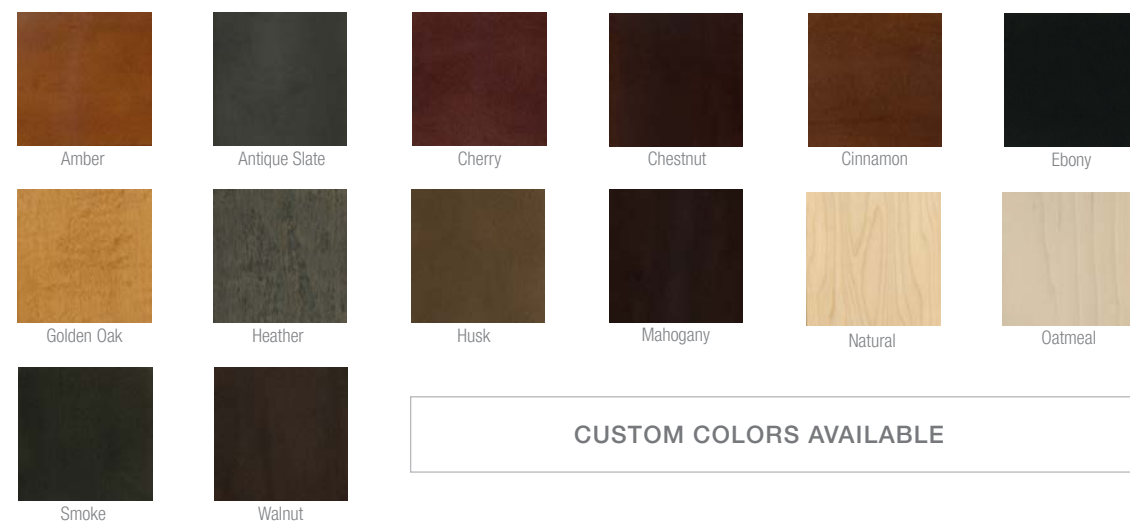

CHANNEL SEWN TUFTING

EMBROIDERY

DIAMOND TUFTING

HEAD-TO-HEAD TACKING

PROTECTIVE EDGE COLOR PALETTE

STANDARD COLORS

CUSTOM COLORS AVAILABLE

POWDER COAT COLOR PALETTE

STANDARD COLORS

CUSTOM COLORS AVAILABLE

WOOD STAIN COLOR PALETTE

STANDARD COLORS

CUSTOM COLORS AVAILABLE

TEXTURED FINISHES

Beauty of wood, durability and affordability of aluminum
(Not available on all base options)

Note: All colors illustrated on this spread are made by the lithographic process and may vary from actual product colors.

WOOD GRAIN FINISHES

Beauty of wood, durability and affordability of aluminum
(Myra 4-Leg Base Option - Not available on all base options)