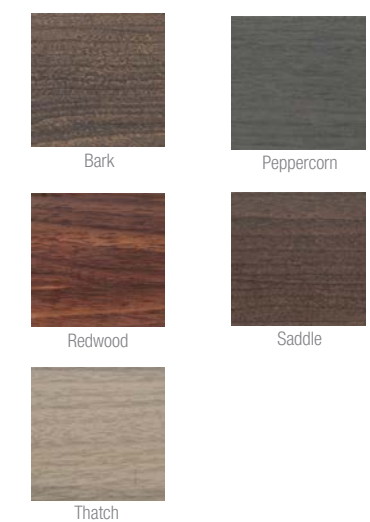

CHANNEL SEWN TUFTING

EMBROIDERY

DIAMOND TUFTING

HEAD-TO-HEAD TACKING

PROTECTIVE EDGE COLOR PALETTE

STANDARD COLORS

CUSTOM COLORS AVAILABLE

POWDER COAT COLOR PALETTE

STANDARD COLORS

CUSTOM COLORS AVAILABLE

WOOD STAIN COLOR PALETTE

STANDARD COLORS

CUSTOM COLORS AVAILABLE

TEXTURED FINISHES

Beauty of wood, durability and affordability of aluminum
(Not available on all base options)

Note: All colors illustrated on this spread are made by the lithographic process and may vary from actual product colors.

WOOD GRAIN FINISHES

Beauty of wood, durability and affordability of aluminum
(Myra 4-Leg Base Option - Not available on all base options)