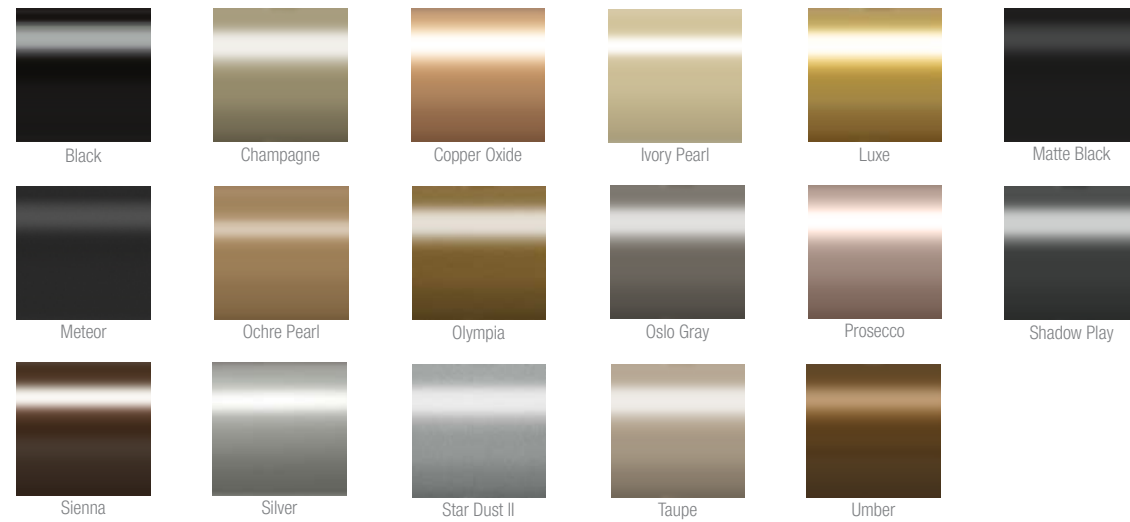

CHANNEL SEWN TUFTING

EMBROIDERY

DIAMOND TUFTING

HEAD-TO-HEAD TACKING

PROTECTIVE EDGE COLOR PALETTE

STANDARD COLORS

CUSTOM COLORS AVAILABLE

POWDER COAT COLOR PALETTE

STANDARD COLORS

CUSTOM COLORS AVAILABLE

WOOD STAIN COLOR PALETTE

STANDARD COLORS

CUSTOM COLORS AVAILABLE

TEXTURED FINISHES

Beauty of wood, durability and affordability of aluminum
(Not available on all base options)

Note: All colors illustrated on this spread are made by the lithographic process and may vary from actual product colors.

WOOD GRAIN FINISHES

Beauty of wood, durability and affordability of aluminum
(Myra 4-Leg Base Option - Not available on all base options)