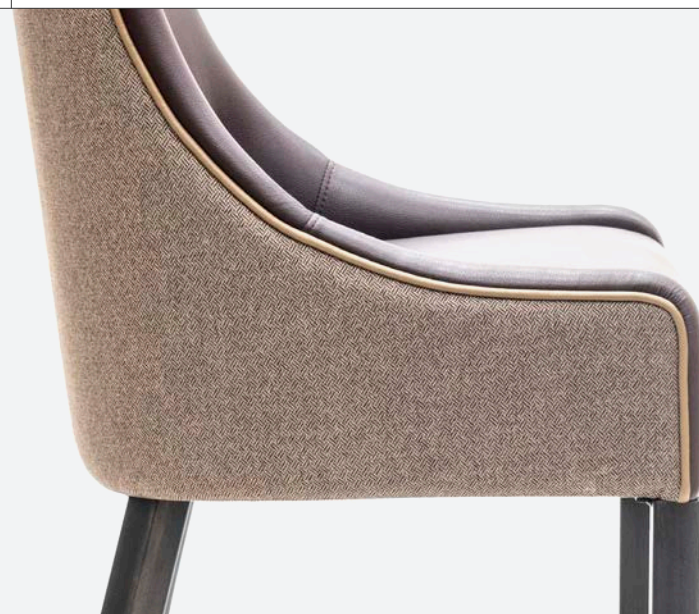

See finishes and upholstery treatment options on pages 121-123.