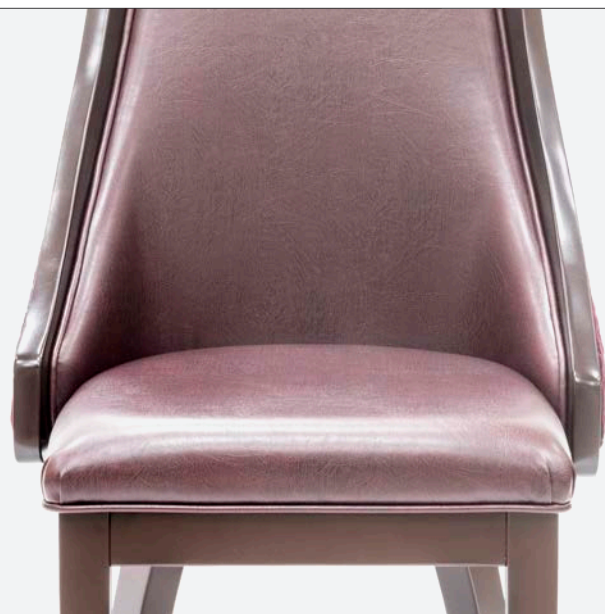

Dining Chair - Flat Top

ROM-101

Seat Height: 19.0 in
Seat Width: 18.5 in
Seat Depth: 18.0 in
Overall Height: 36.0 in
Overall Width: 22.0 in
Overall Depth: 24.5 in

Barstool - Flat Top

ROM-101-B

Seat Height: 30.5 in
Seat Width: 16.8 in
Seat Depth: 17.0 in
Overall Height: 46.0 in
Overall Width: 18.8 in
Overall Depth: 23.0 in