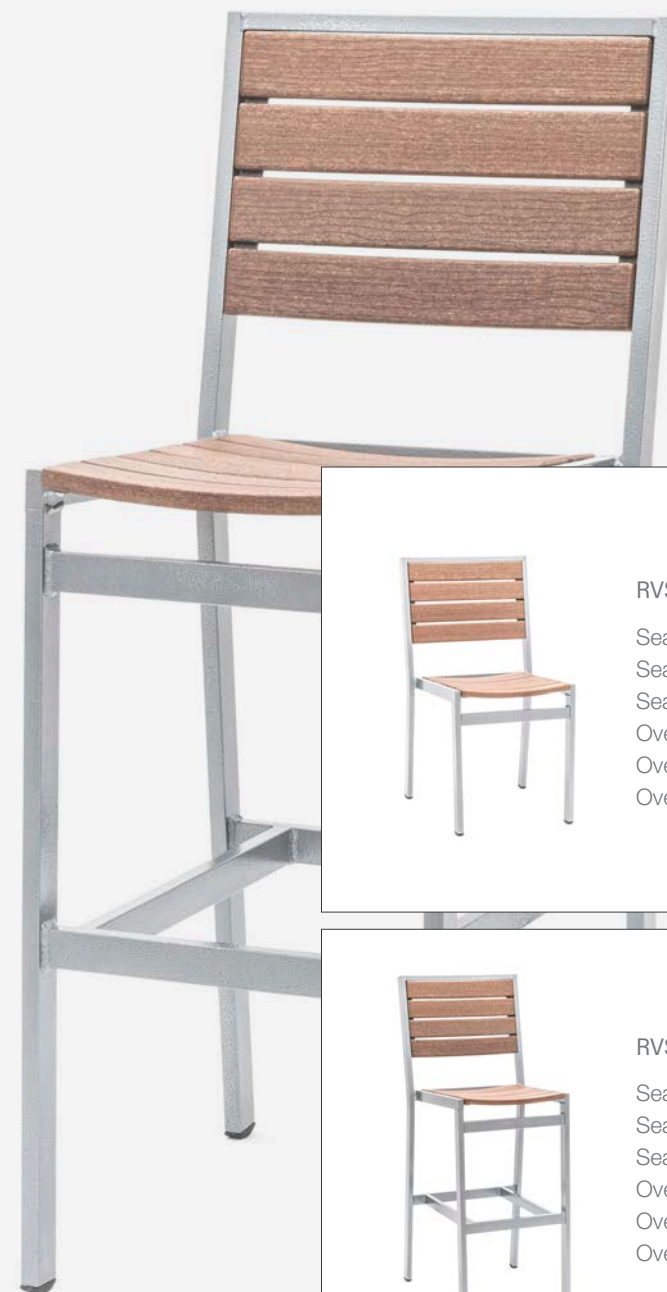

RVS-100

Seat Height: 18.5 in
Seat Width: 16.8 in
Seat Depth: 17.0 in
Overall Height: 34.0 in
Overall Width: 18.8 in
Overall Depth: 23.0 in

RVS-100-B

Seat Height: 30.5 in
Seat Width: 16.75 in
Seat Depth: 17.0 in
Overall Height: 46.0 in
Overall Width: 18.8 in
Overall Depth: 23.0 in