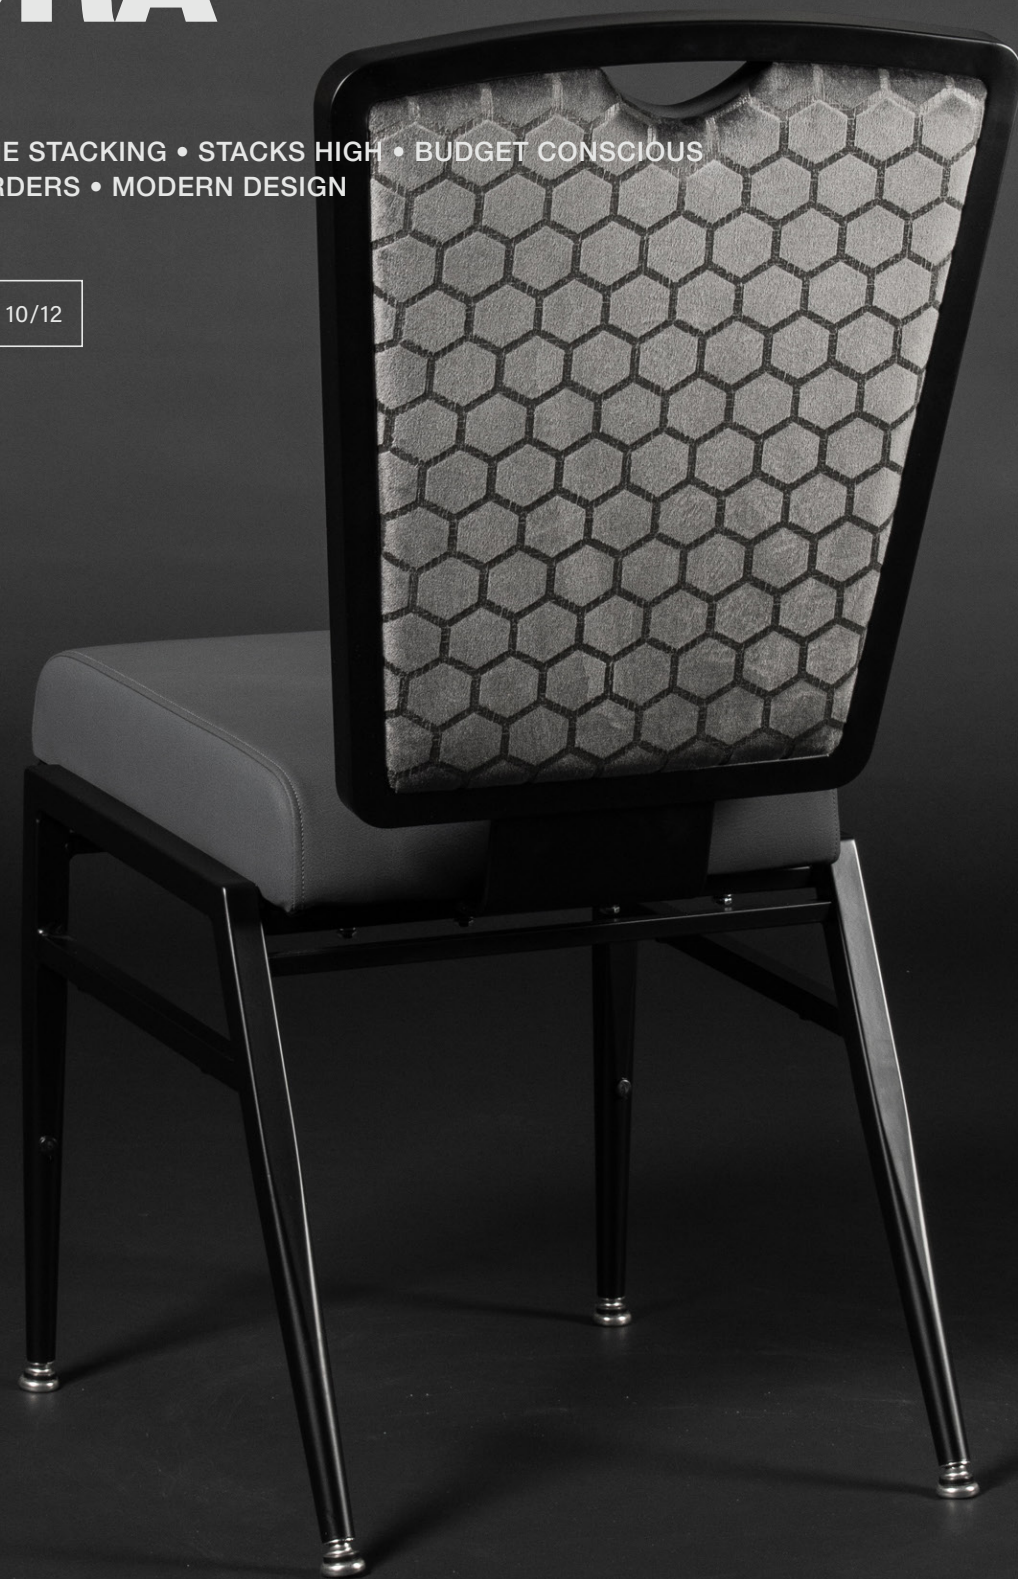

The **IDORA** SERIES

FRAME-ON-FRAME STACKING • STACKS HIGH • BUDGET CONSCIOUS
HIGH VOLUME ORDERS • MODERN DESIGN

STACKABLE UP TO 10/12

STANDARD FEATURES

Stacks Up to 10/12 High (Frame-on-Frame)

Aluminum Frame Backrest

Powder Coated Aluminum Back Plate with Flex Back Action

Waterfall Contoured Seat with Molded Foam Cushioning

High-Strength Tapered Aluminum Legs

Eco-Friendly Powder Coat Finish

Premium Carpet Glides

Optional Retractable Ganging Brackets Available