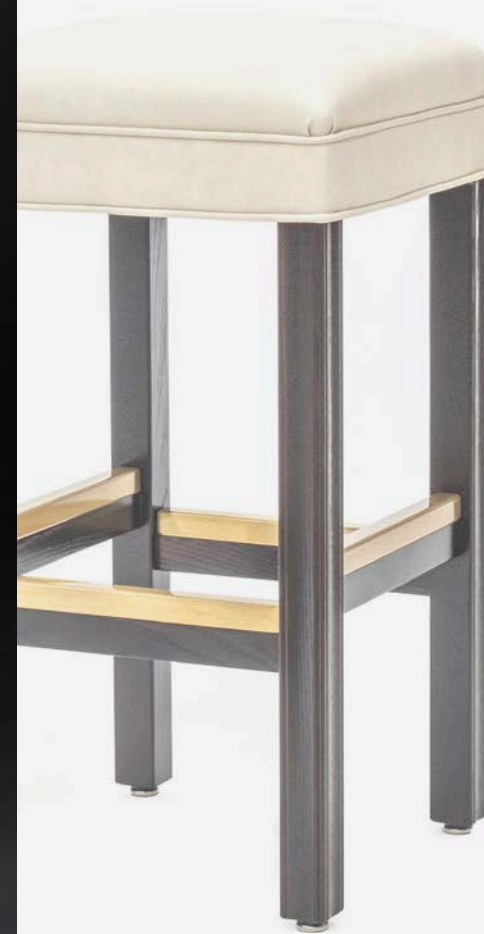

HZN-400

- Square Molded Foam Seat Cushion
- High-Strength Aluminum 4-Leg Base with Round Stretchers
- Integrated Multi-Surface Glides
- Eco-Friendly Powder Coat Finish