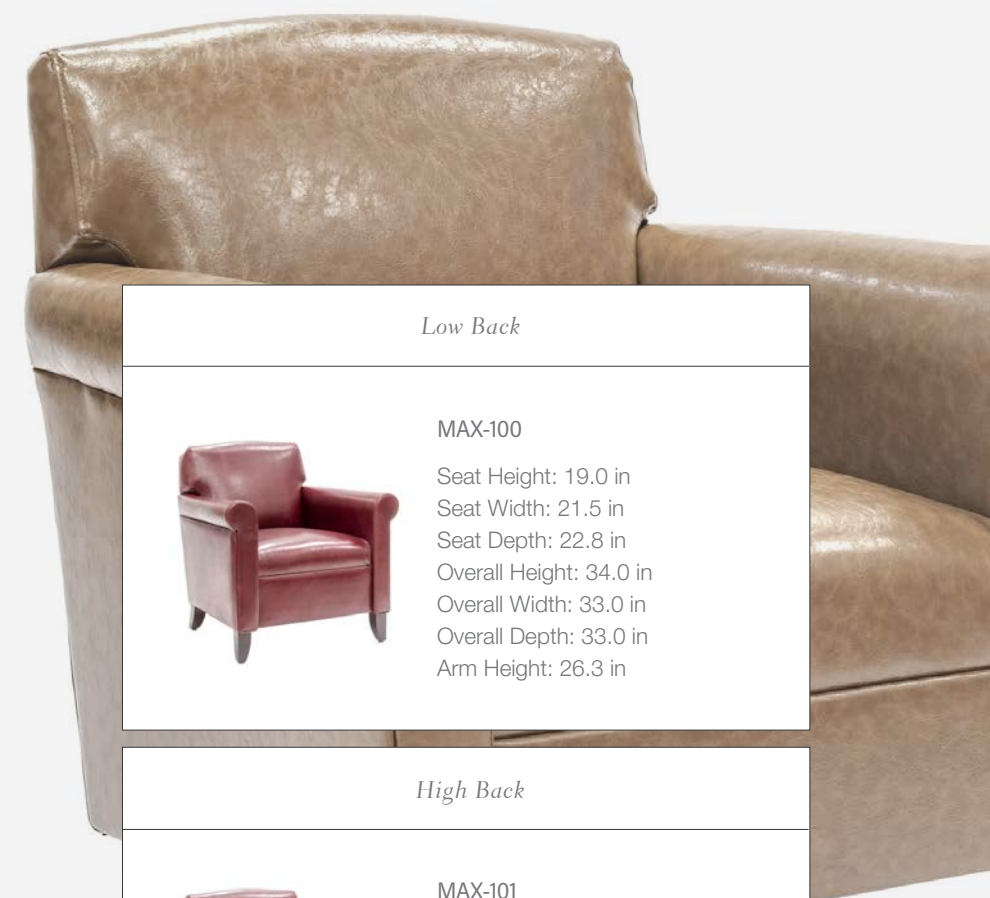

Lounge Chair - Hardwood Arms

HAM-100-W

Seat Height: 19.0 in
Seat Width: 22.0 in
Seat Depth: 22.3 in
Overall Height: 32.5 in
Overall Width: 31.0 in
Overall Depth: 33.0 in
Arm Height: 25.0 in

Coordinating sofa and loveseat available. See additional handle options and upholstery treatments on pages 121-123.

The MAXWELL SERIES

TRADITIONAL DESIGN • COORDINATING SOFA AND LOVESEAT AVAILABLE

Low Back

MAX-100

Seat Height: 19.0 in
Seat Width: 21.5 in
Seat Depth: 22.8 in
Overall Height: 34.0 in
Overall Width: 33.0 in
Overall Depth: 33.0 in
Arm Height: 26.3 in