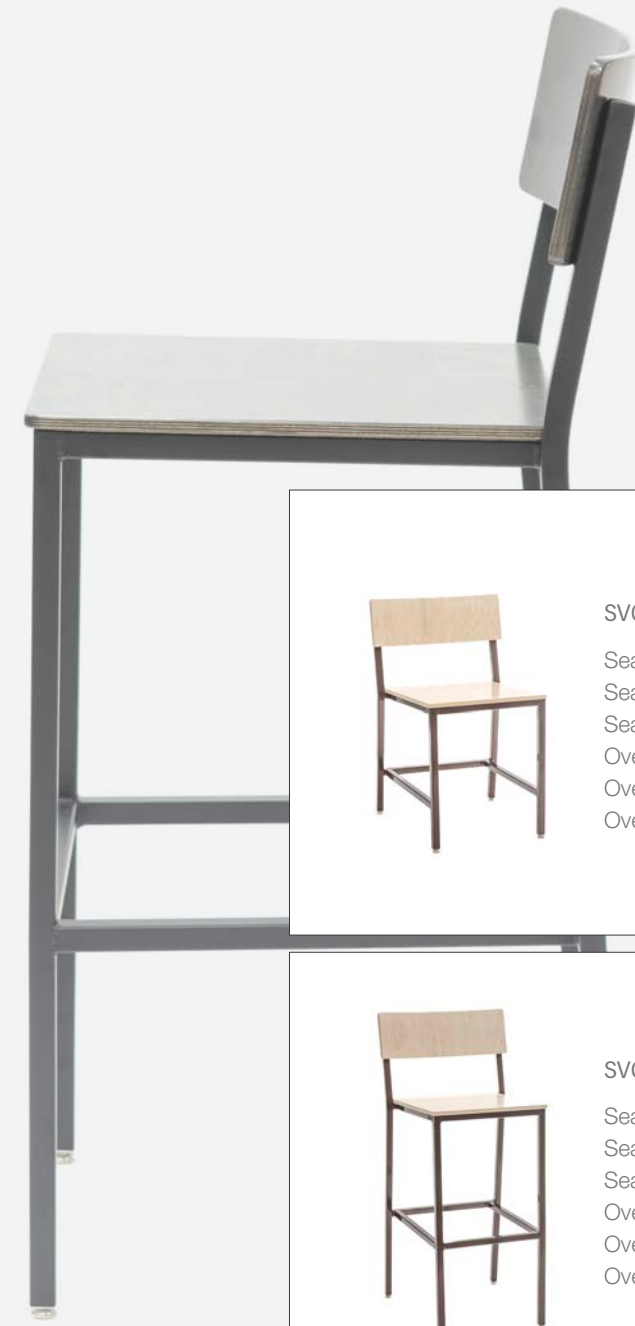

The **STEEL VALLEY** SERIES

STEEL FRAME CONSTRUCTION • CUSTOM ETCHING AVAILABLE • INDUSTRIAL DESIGN

STANDARD FEATURES

Welded Steel Frame Construction

Exposed Plywood Seat and Back

Premium Carpet Glides

Custom Etching Available on Backrest

SVC-100

Seat Height: 18.0 in
Seat Width: 16.3 in
Seat Depth: 17.0 in
Overall Height: 30.8 in
Overall Width: 18.3 in
Overall Depth: 20.3 in

SVC-100-B

Seat Height: 30.5 in
Seat Width: 16.3 in
Seat Depth: 17.0 in
Overall Height: 40.8 in
Overall Width: 18.5 in
Overall Depth: 21.0 in