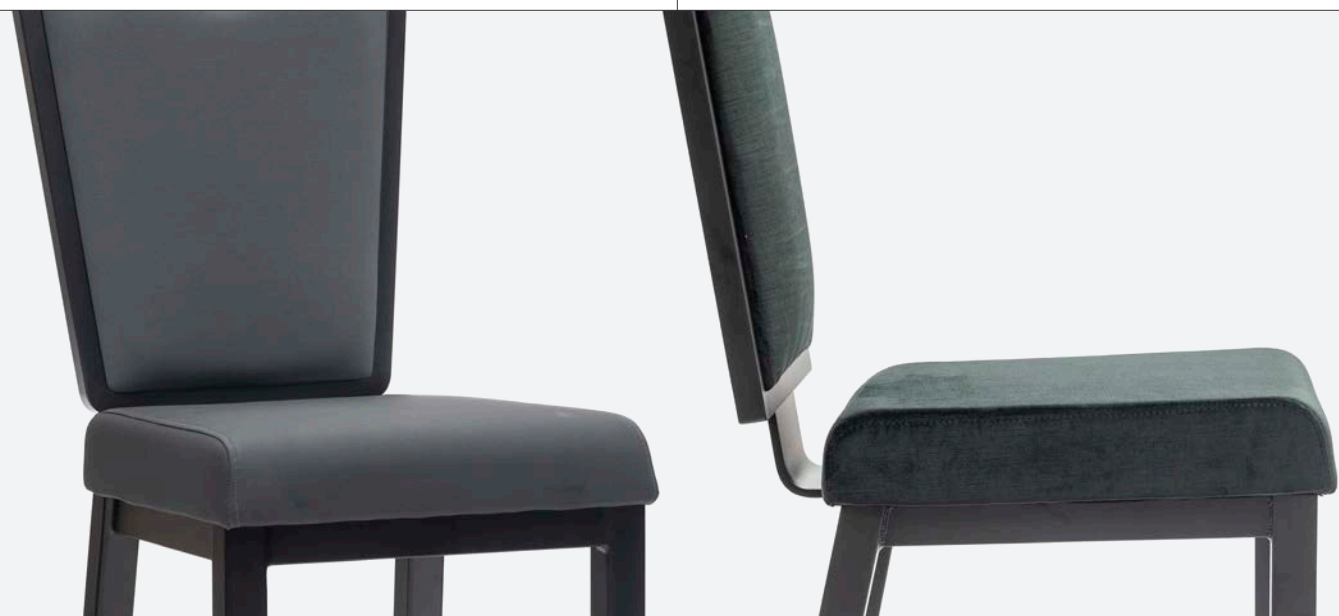

Straight Back with lattice

IDO-103-B

Seat Height: 30.0 in
Seat Width: 17.3 in
Seat Depth: 18.5 in
Overall Height: 47.0 in
Overall Width: 17.3 in
Overall Depth: 22.8 in

Tapered Back with Lattice

IDO-105-B

Seat Height: 30.5 in
Seat Width: 17.3 in
Seat Depth: 18.5 in
Overall Height: 48.8 in
Overall Width: 17.9 in
Overall Depth: 23.0 in