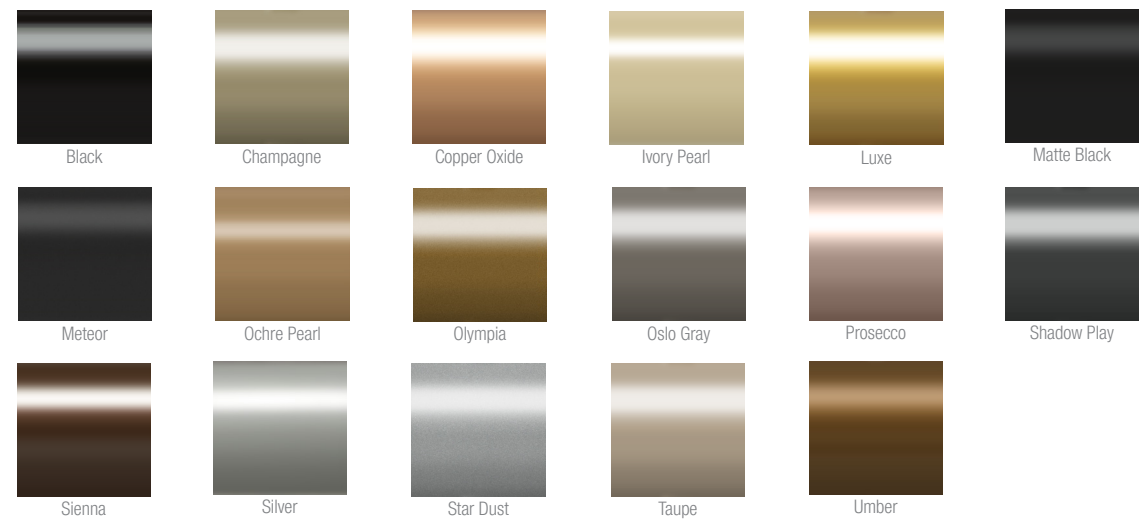

CUSTOM COLORS AVAILABLE

Note: All colors illustrated here are made by the lithographic process and may vary from actual product colors.