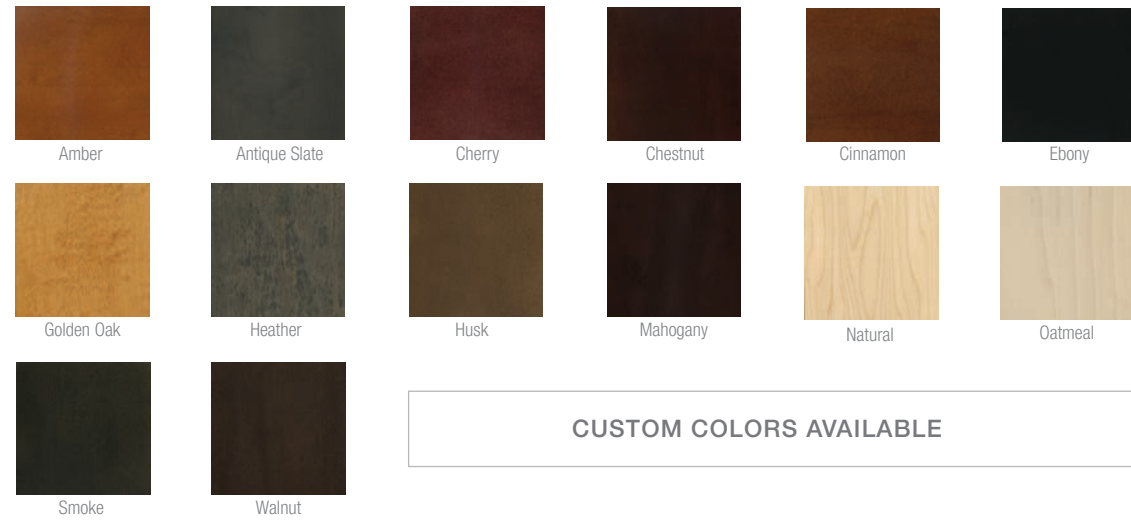

STANDARD COLORS

POWDER COAT COLOR PALETTE

STANDARD COLORS

CUSTOM COLORS AVAILABLE

UPHOLSTERY TREATMENT OPTIONS

All upholstery treatment options may not fit all models