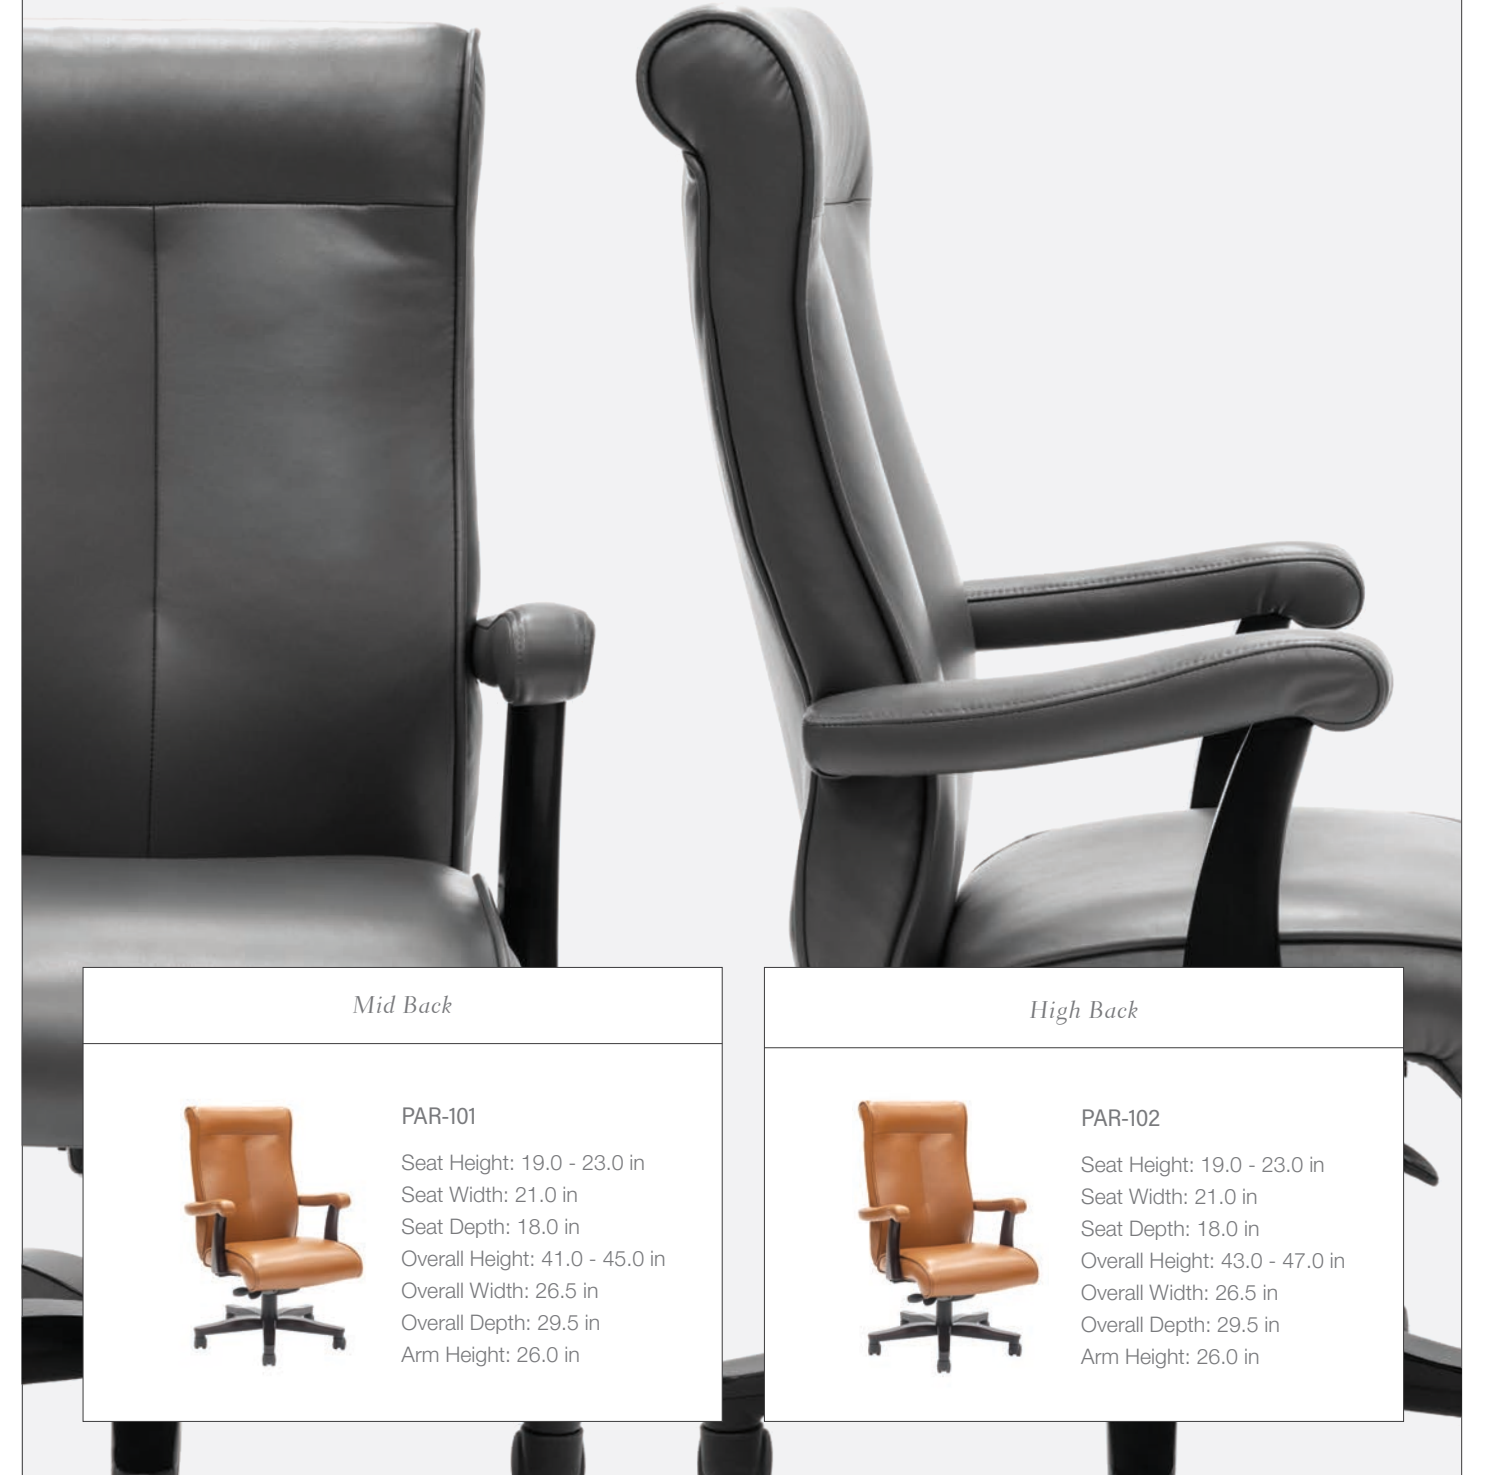

The
MAXWELL
SERIES

TRADITIONAL DESIGN • COORDINATING SOFA AND LOVESEAT AVAILABLE

MAX-100

Low Back

MAX-100

Seat Height: 19.0 in
Seat Width: 21.5 in
Seat Depth: 22.8 in
Overall Height: 34.0 in
Overall Width: 33.0 in
Overall Depth: 33.0 in
Arm Height: 26.3 in

High Back

MAX-101

Seat Height: 19.0 in
Seat Width: 21.5 in
Seat Depth: 22.8 in
Overall Height: 39.0 in
Overall Width: 33.0 in
Overall Depth: 33.0 in
Arm Height: 26.5 in

STANDARD FEATURES

All Hardwood Frame Construction; Fully Upholstered Sprung Seat and Backrest; Fully Upholstered Roll Armrests; High-Density Foam Cushions; Solid Wood Legs with Premium Carpet Glides

The **PARKER** SERIES

MOST COMFORTABLE CONFERENCE CHAIR • MULTIPLE ARM STYLES
MULTIPLE BASE STYLES

PAR-102

Mid Back

PAR-101

Seat Height: 19.0 - 23.0 in
Seat Width: 21.0 in
Seat Depth: 18.0 in
Overall Height: 41.0 - 45.0 in
Overall Width: 26.5 in
Overall Depth: 29.5 in
Arm Height: 26.0 in

High Back

PAR-102

Seat Height: 19.0 - 23.0 in
Seat Width: 21.0 in
Seat Depth: 18.0 in
Overall Height: 43.0 - 47.0 in
Overall Width: 26.5 in
Overall Depth: 29.5 in
Arm Height: 26.0 in

STANDARD FEATURES

Fully Upholstered Ergonomic Backrest with Channel Sewn Detail; Upholstered Arms with Wood Supports (Black Polyurethane Armrests Available); Wave Profile Seat Cushion; Adjustable Locking Knee-Tilt; Pneumatic Adjustable Seat Height; Wood Capped Aluminum 5-Vane Base; Twin Wheel Casters