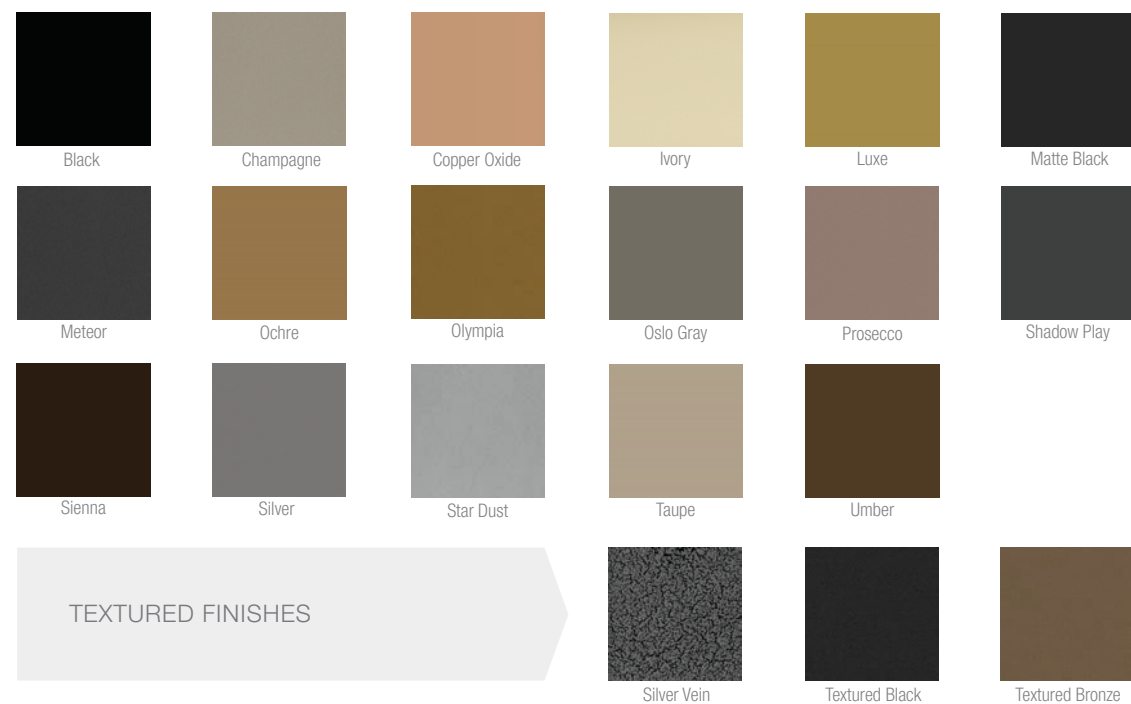

STANDARD FEATURES

All Hardwood Frame Construction; Overstuffed Backrest Pillow; Fully Upholstered Track Armrests;
Sprung Seat with Overstuffed Cushion; Solid Wood Legs with Premium Carpet Glides

WOOD STAIN COLOR PALETTE

STANDARD COLORS

POWDER COAT COLOR PALETTE

STANDARD COLORS

CUSTOM COLORS AVAILABLE

UPHOLSTERY TREATMENT OPTIONS

All upholstery treatment options may not fit all models