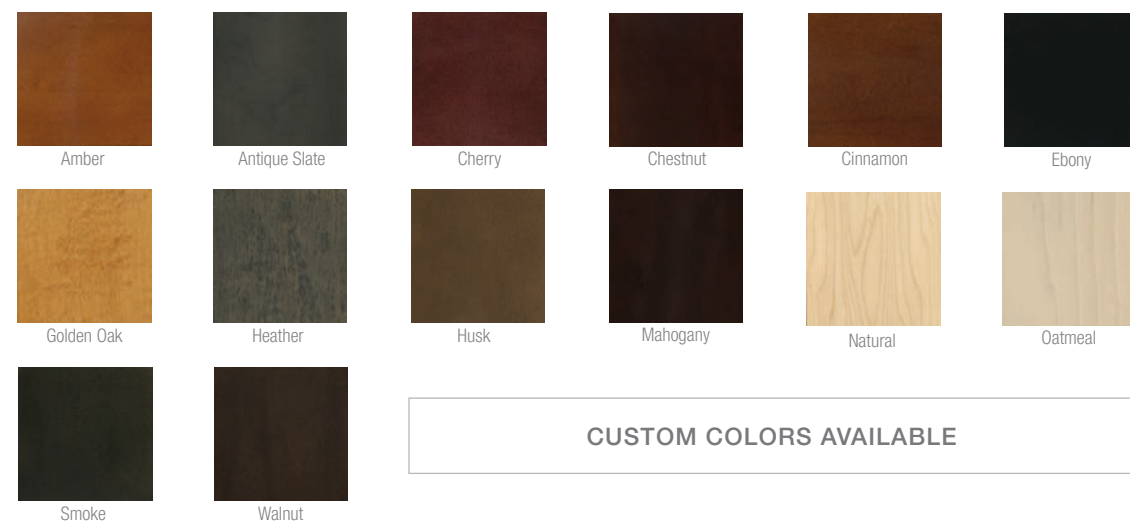

PROTECTIVE EDGE COLOR PALETTE

STANDARD COLORS

CUSTOM COLORS AVAILABLE

POWDER COAT COLOR PALETTE

STANDARD COLORS

CUSTOM COLORS AVAILABLE

WOOD STAIN COLOR PALETTE

STANDARD COLORS

CUSTOM COLORS AVAILABLE

TEXTURED FINISHES

CUSTOM COLORS AVAILABLE

FINGER GRIP OPTIONS

Additional handle designs and custom handle designs available. All handle options may not fit all models.
Handle position may change depending on model and options selected.