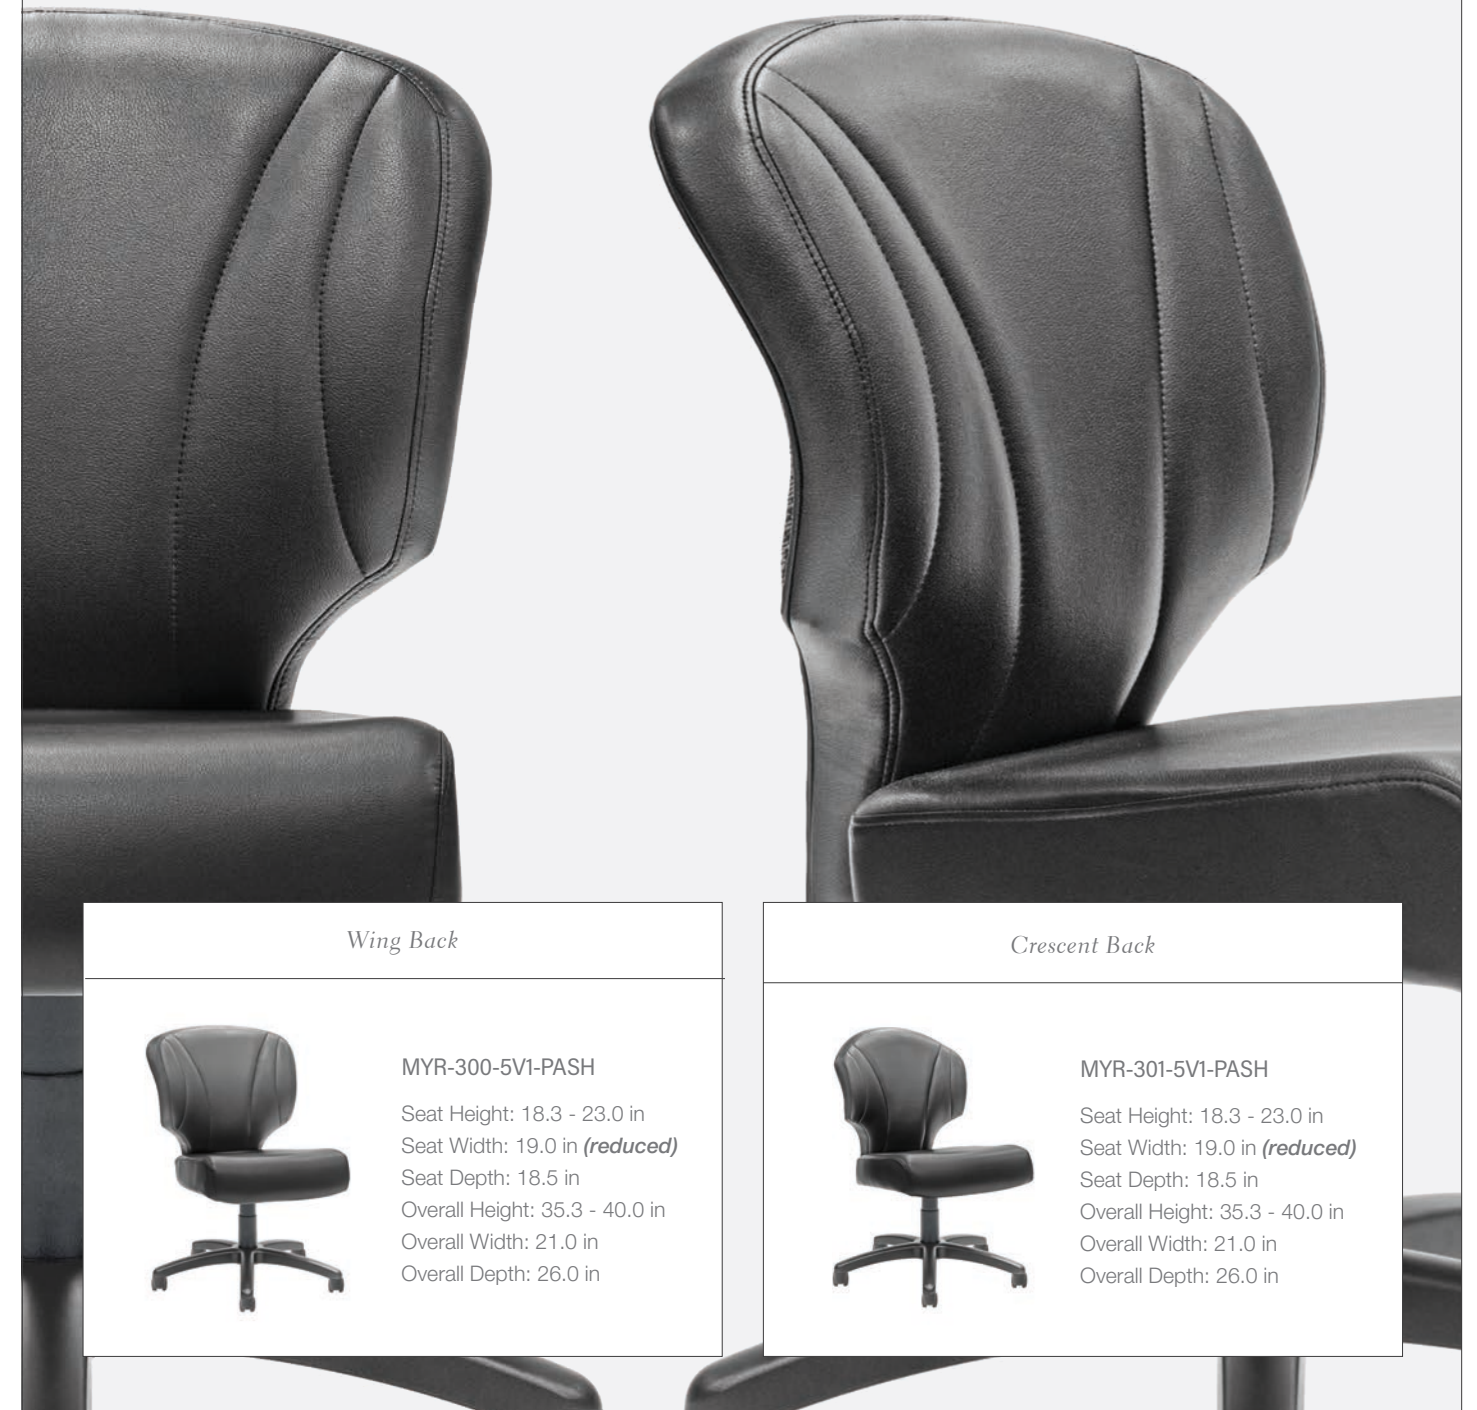

The
MYRA
SERIES

PREMIUM COMFORT • DUAL-CONTOURED BACKREST
2 BACK STYLES • EXCLUSIVE BASE OPTIONS

MYR-300-5V4 | Shown with Optional Aluminum Finger Grip (FG-11)

MYR-300-5V1-PASH

Seat Height: 18.3 - 23.0 in
Seat Width: 19.0 in (**reduced**)
Seat Depth: 18.5 in
Overall Height: 35.3 - 40.0 in
Overall Width: 21.0 in
Overall Depth: 26.0 in

MYR-301-5V1-PASH

Seat Height: 18.3 - 23.0 in
Seat Width: 19.0 in (**reduced**)
Seat Depth: 18.5 in
Overall Height: 35.3 - 40.0 in
Overall Width: 21.0 in
Overall Depth: 26.0 in

STANDARD FEATURES

Fully Upholstered, Compound Curved Backrest with Molded Foam Cushion; Powder Coated Aluminum Back Plate with Flex Back Action; Wave Profile, Molded Foam Seat Cushion with Waterfall Front (20", 19", and 18.5" Widths Available); Player Adjustable Seat Height with Full-Rotational Swivel; Arched, Cast Aluminum 5-Vane Base with Twin Wheel Casters (5V1); Eco-Friendly Powder Coat Finish