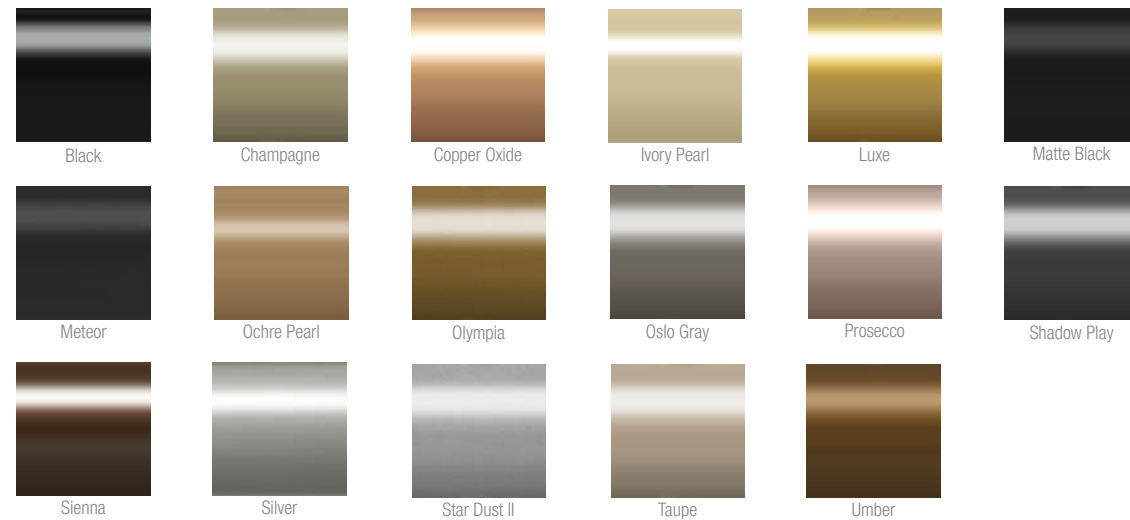

PROTECTIVE EDGE COLOR PALETTE

STANDARD COLORS

CUSTOM COLORS AVAILABLE

POWDER COAT COLOR PALETTE

STANDARD COLORS

CUSTOM COLORS AVAILABLE

WOOD STAIN COLOR PALETTE

STANDARD COLORS