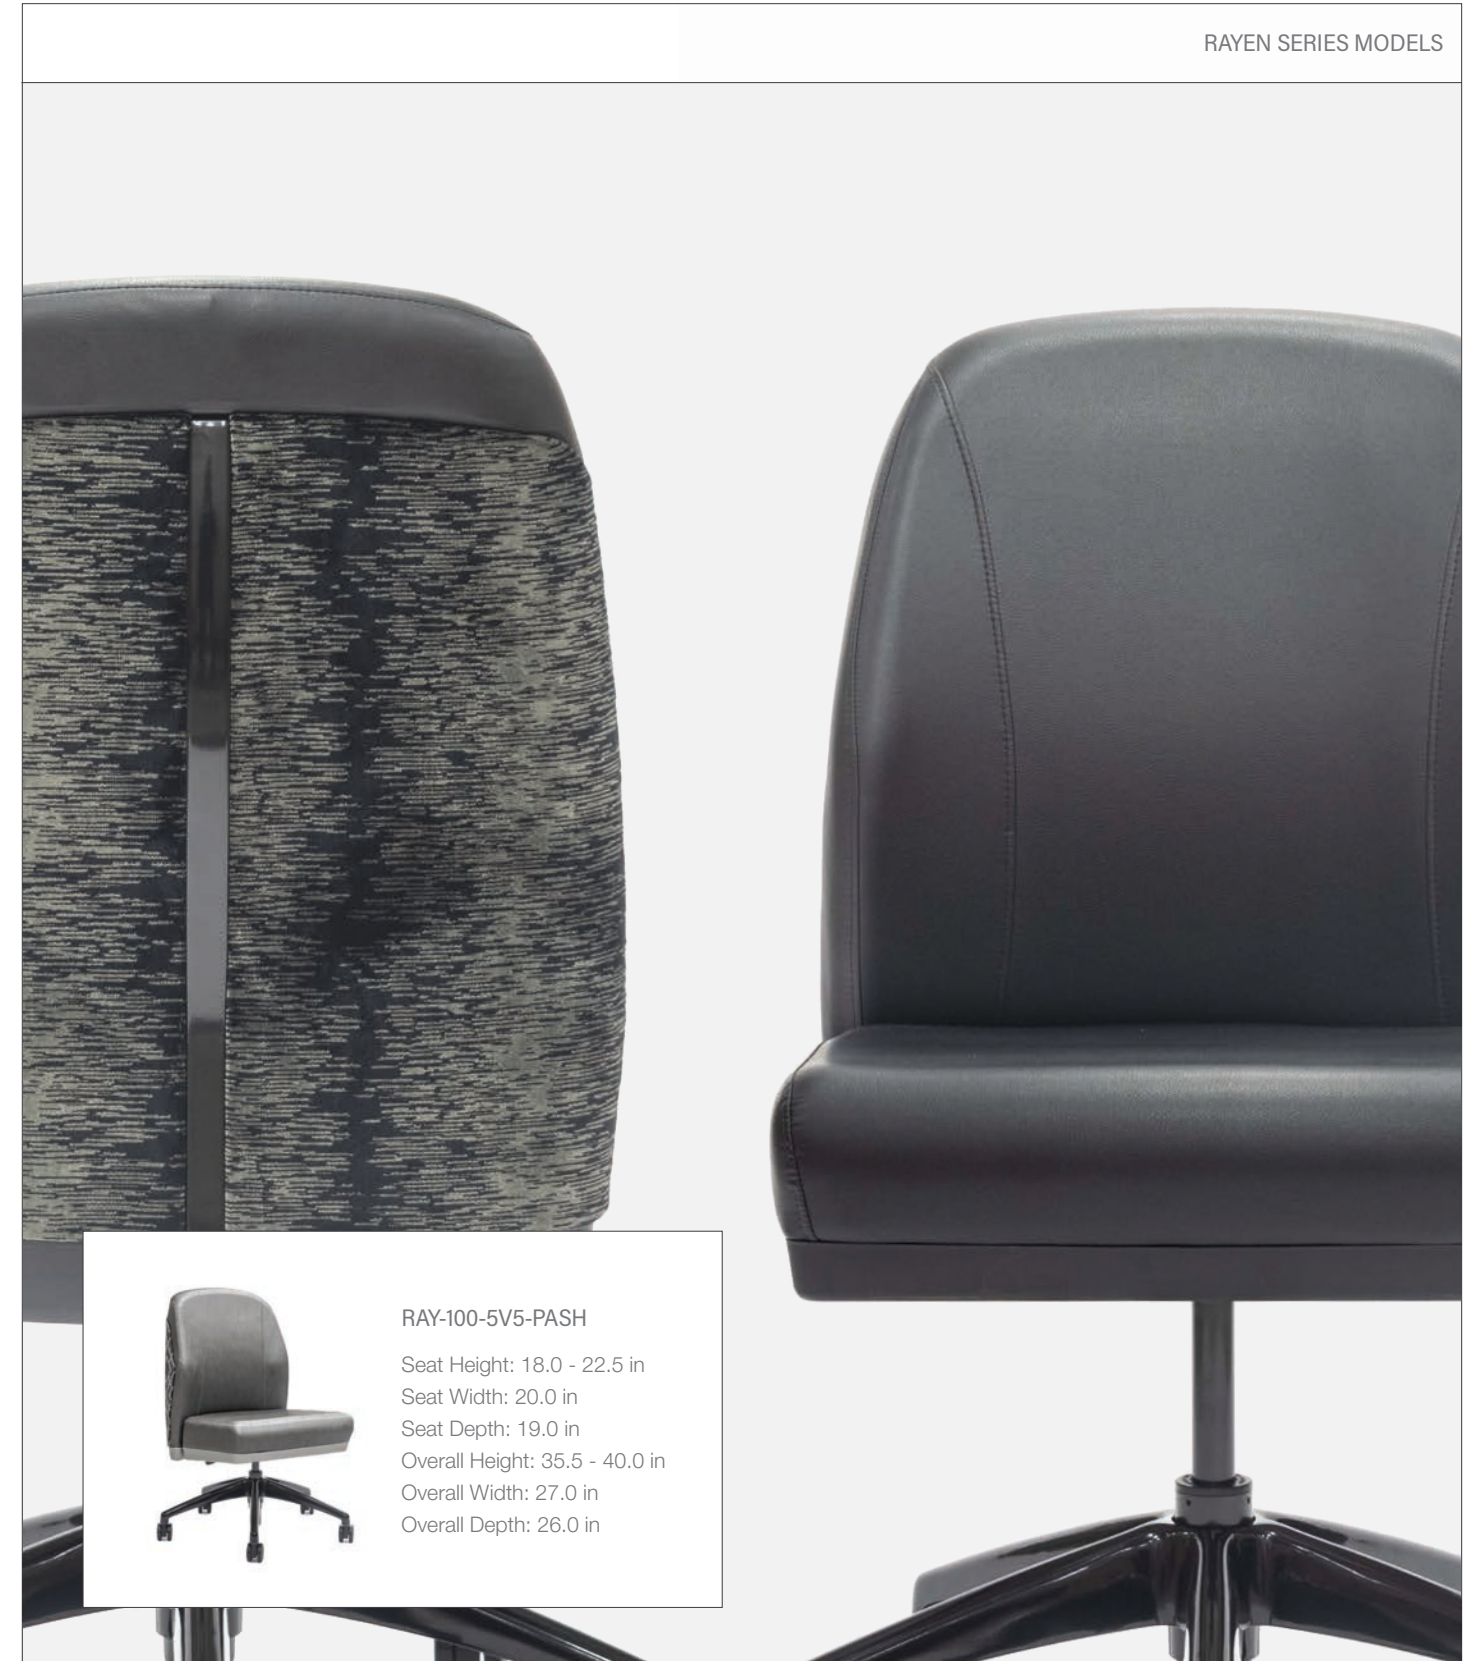

The RAYEN SERIES

MODERN DESIGN • INTEGRATED ALUMINUM HANDLE • COMPOSITE FLEX BACKPLATE
STANDARD WITH 2-PIECE EASY CHANGE SEAT • WELTLESS DESIGN

RAY-100-5V5-PASH

RAY-100-5V5-PASH

Seat Height: 18.0 - 22.5 in
Seat Width: 20.0 in
Seat Depth: 19.0 in
Overall Height: 35.5 - 40.0 in
Overall Width: 27.0 in
Overall Depth: 26.0 in