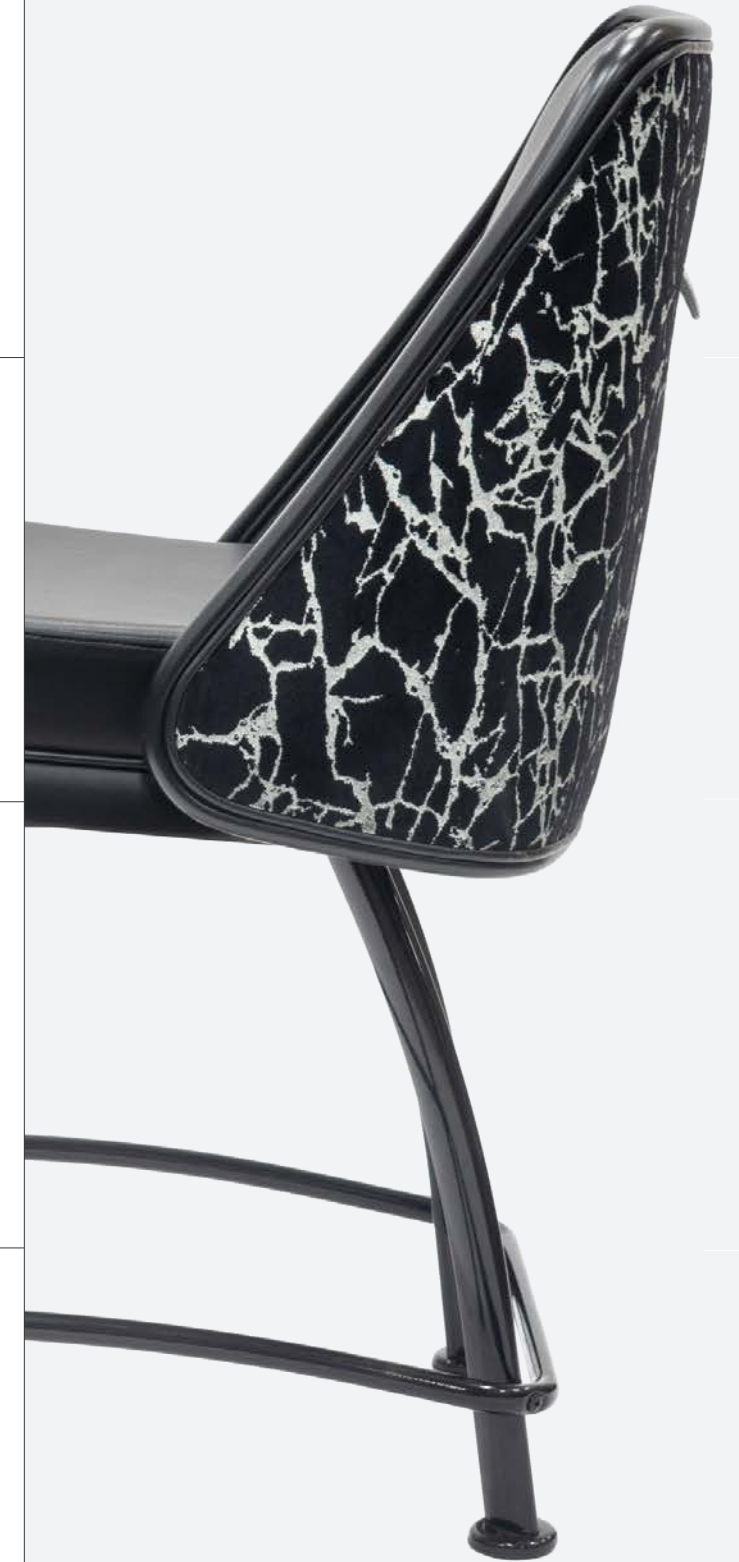

See additional base options, handle options, and upholstery treatments on page 92-93.

POKER

CHN-202-5V1-PASH

Seat Height: 19.0 - 23.5 in
Seat Width: 18.0 in (*reduced*)
Seat Depth: 18.0 in
Overall Height: 32.5 - 37.0 in
Overall Width: 22.5 in
Overall Depth: 24.3 in

The GENEVA SERIES

VALUE DRIVEN DESIGN • STANDARD WITH ALUMINUM FINGER GRIP
CURATED AND STREAMLINED UPHOLSTERY OFFERING

NEW SERIES

HIGH VALUE

STANDARD FEATURES

- Fully Upholstered Ergonomic Backrest with Molded Foam Cushion
- Powder Coated Aluminum Finger Grip (FG-11)
- Powder Coated Aluminum Back Plate with Flex Back Action
- Molded, Saddle Contoured Seat with Pommel and Waterfall Front (20" Width)
- Molded Polymer Bottom Plate with Integrated Finger Grip
- Self-Return Swivel
- 4-Leg Aluminum Base with Circular Footrest (113)
- Mobility-Enhancing Mega Glides
- Eco-Friendly, Textured Powder Coat Finish