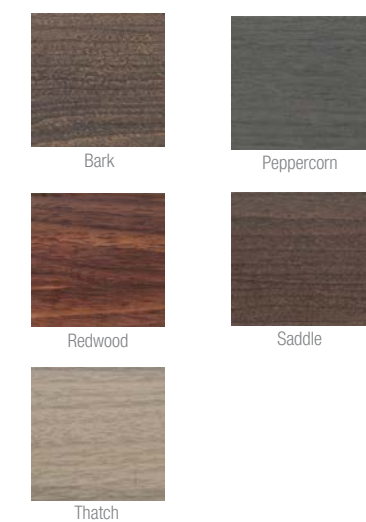

ACCENTING UPHOLSTERY

CHANNEL SEWN TUFTING

HEAD-TO-HEAD TACKING

PROTECTIVE EDGE COLOR PALETTE

STANDARD COLORS

CUSTOM COLORS AVAILABLE

POWDER COAT COLOR PALETTE

STANDARD COLORS

CUSTOM COLORS AVAILABLE

WOOD STAIN COLOR PALETTE

STANDARD COLORS

CUSTOM COLORS AVAILABLE

TEXTURED FINISHES

Beauty of wood, durability and affordability of aluminum
(Not available on all base options)

Note: All colors illustrated on this spread are made by the lithographic process and may vary from actual product colors.

WOOD GRAIN FINISHES

Beauty of wood, durability and affordability of aluminum
(Myra 4-Leg Base Option - Not available on all base options)

SIT DOWN. STAND OUT.