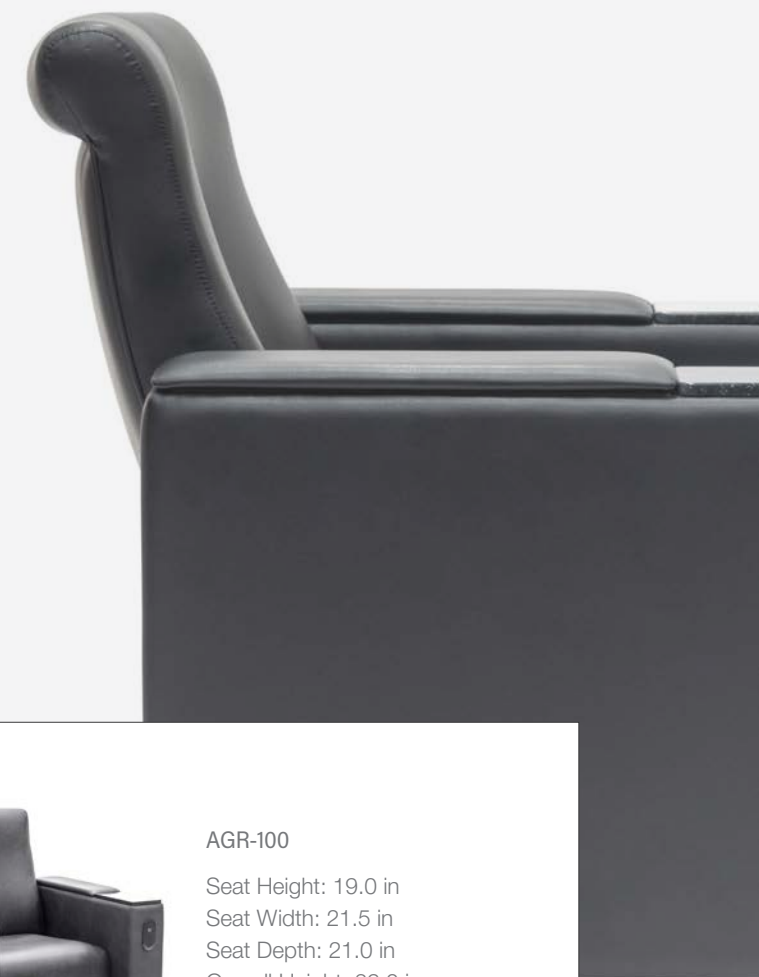

Easy Change Upholstered Arm Pads

Integrated Solid Surface at Front of Arms

Black Aluminum Cupholder

Gasser's Signature Flex Back Action

Webbed Deck Seat with High-Density Foam Cushion and Waterfall Front

Tapered Metal Legs with Black Nylon Glides

Eco-Friendly Powder Coat Finish

Optional Integrated Power Outlets Available

AGR-100

Seat Height: 19.0 in
Seat Width: 21.5 in
Seat Depth: 21.0 in
Overall Height: 39.0 in
Overall Width: 35.0 in
Overall Depth: 31.0 in