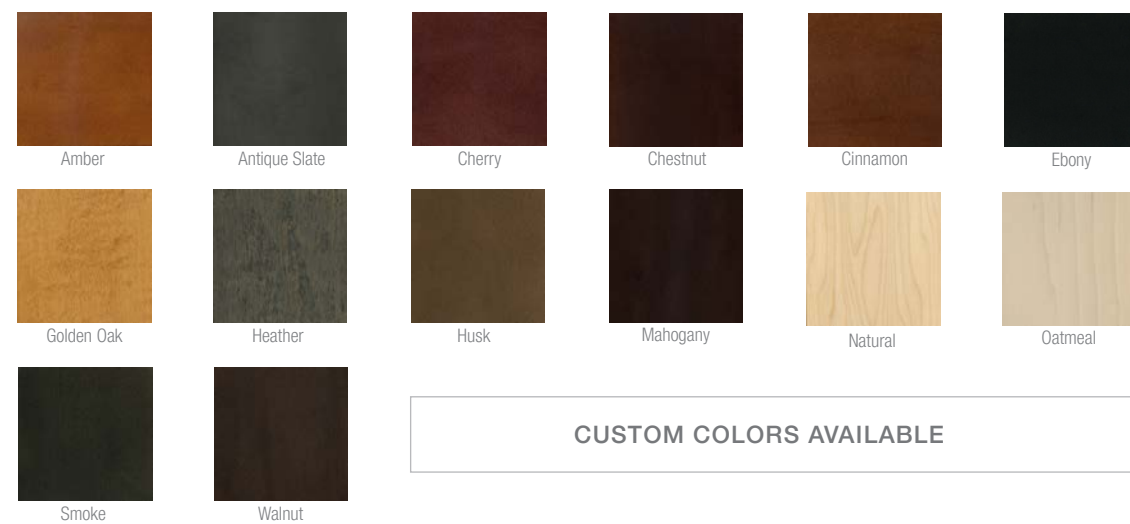

ACCENTING UPHOLSTERY

CHANNEL SEWN TUFTING

HEAD-TO-HEAD TACKING

PROTECTIVE EDGE COLOR PALETTE

STANDARD COLORS

CUSTOM COLORS AVAILABLE

POWDER COAT COLOR PALETTE

STANDARD COLORS

CUSTOM COLORS AVAILABLE

WOOD STAIN COLOR PALETTE

STANDARD COLORS

CUSTOM COLORS AVAILABLE

TEXTURED FINISHES

Beauty of wood, durability and affordability of aluminum
(Not available on all base options)

Note: All colors illustrated on this spread are made by the lithographic process and may vary from actual product colors.