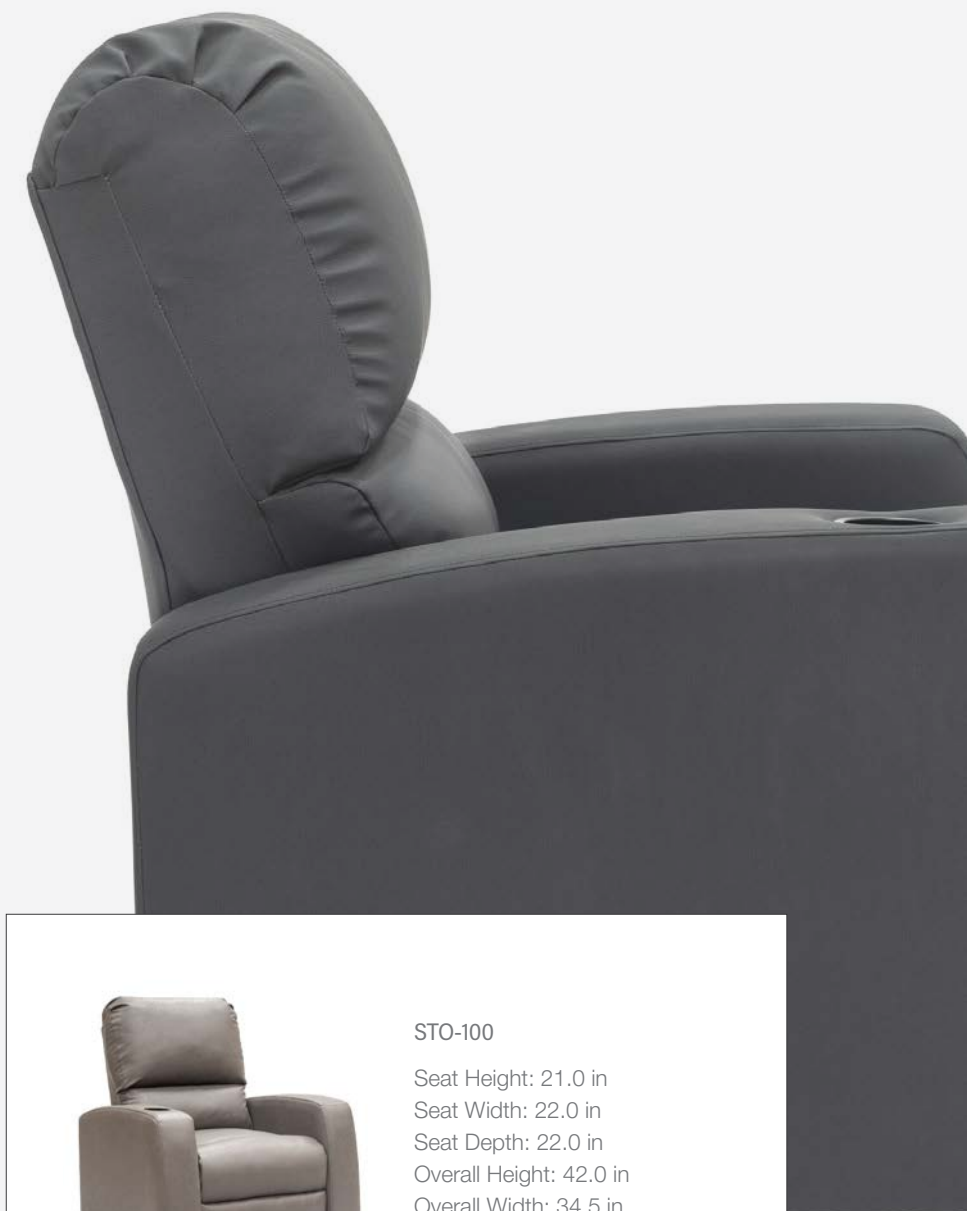

The **STROLLO** SERIES

VALUE DRIVEN DESIGN • FULLY UPHOLSTERED ARMS • OVERSTUFFED CUSHIONING

STANDARD FEATURES

Fully Upholstered Ergonomic Backrest with Overstuffed Cushioning

Black Aluminum Cup Holder

Sprung Seat with Overstuffed Cushioning and Waterfall Front

Tapered Legs with Premium Carpet Glides

Optional Integrated Power Outlets Available

STO-100

Seat Height: 21.0 in

Seat Width: 22.0 in

Seat Depth: 22.0 in

Overall Height: 42.0 in

Overall Width: 34.5 in

Overall Depth: 34.0 in