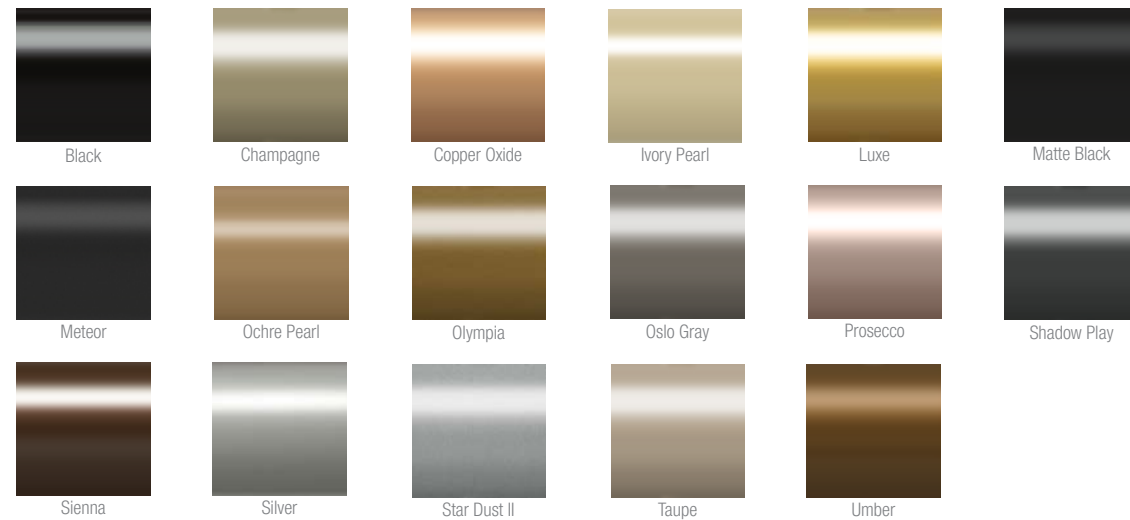

ACCENTING UPHOLSTERY

CHANNEL SEWN TUFTING

HEAD-TO-HEAD TACKING

PROTECTIVE EDGE COLOR PALETTE

STANDARD COLORS

CUSTOM COLORS AVAILABLE

POWDER COAT COLOR PALETTE

STANDARD COLORS

CUSTOM COLORS AVAILABLE

WOOD STAIN COLOR PALETTE

STANDARD COLORS

CUSTOM COLORS AVAILABLE

TEXTURED FINISHES

Beauty of wood, durability and affordability of aluminum
(Not available on all base options)

Note: All colors illustrated on this spread are made by the lithographic process and may vary from actual product colors.