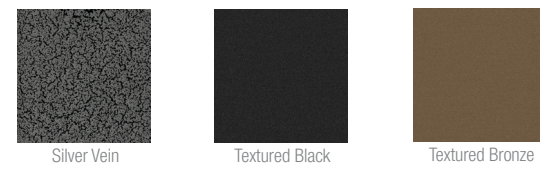

*See Finish Options on page 5.*

**POWDER COAT COLOR PALETTE**

STANDARD COLORS

TEXTURED FINISHES

**UPHOLSTERY TREATMENT OPTIONS**

SEWN TACK  
TUFTING

ACCENTING  
UPHOLSTERY

CHANNEL SEWN  
TUFTING

EMBROIDERY

DIAMOND TUFTING

HEAD-TO-HEAD  
TACKING

*Note: All colors illustrated here are made by the lithographic process and may vary from actual product colors.*